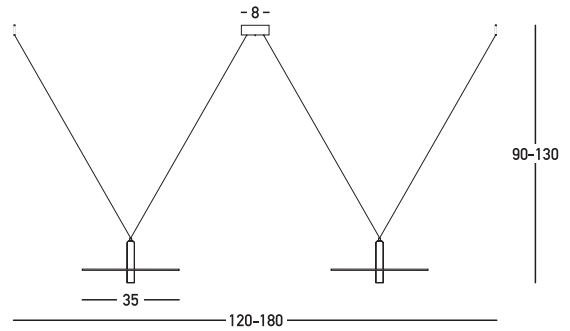

Product Data Sheet

Code 23227

Color: Sandy Black

Date: 10/11/2025
Zambelis Lights