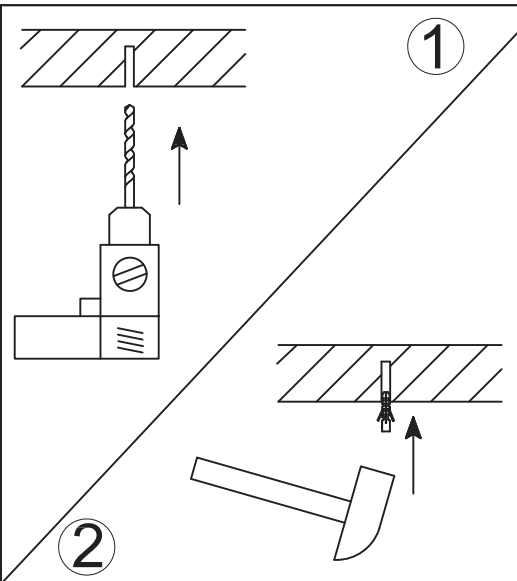

Fischer & Honsel GmbH
Graf-Gottfried-Str. 111
D-59755 Arnsberg
+49 (0) 2932 - 989 - 0
www.fischer-honsel.de
info@fischer-honsel.de