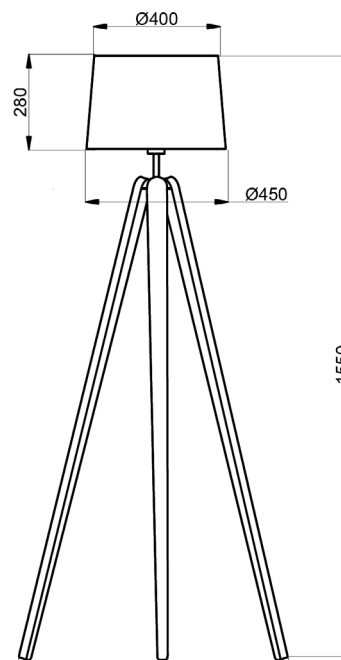

ESSENCE LS

Floor lamp

Blond wood and soft light

All natural and warm, the ESSENCE floor lamp asserts its personality, well placed on its three flat wooden feet. Cotton or laminated wood lampshade. Product delivered without bulb.

• TECHNICAL SPECIFICATIONS

Light source _____ **E27**
Power _____ **40W maxi**
Kelvin _____ /
Lumen _____ /
Material _____ **Steel / Wood / Fabric**
Color _____

• COMMERCIAL DATAS

Weight _____ **4 Kg**
Warranty _____ **5 years**
Packaging _____ **2**
Packaging / Box _____ **2**
Code EAN _____ **3131130366487**
_____ **3131130362113**
_____ **3131130368016**