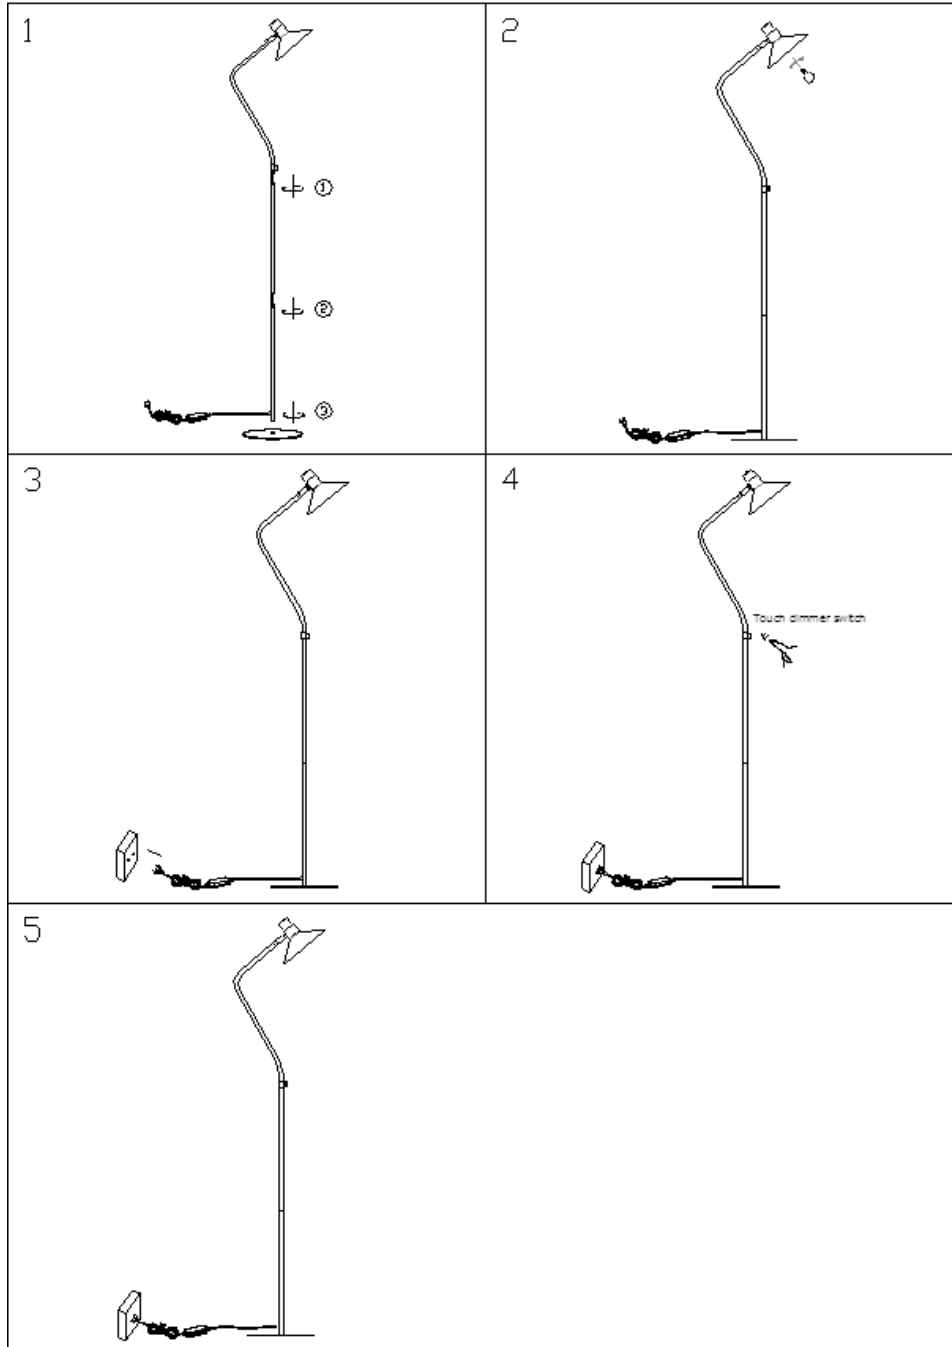

LUCIDE

INSTALLATION DRAWING SPECIFICATIONS

- Dit toestel dimt in verschillende stappen. Telkens u het toestel aanraakt zal de lichtintensiteit veranderen.
- Cet appareil s'éclaire en plusieurs étapes. Chaque fois qu'on le touche, l'intensité lumineuse change.
- This item is dimmable in different steps. Each time the item is touched, the light intensity changes.
- Dieses Apparat dimmt in mehrere Malen. Wenn Sie das Apparat berühren, soll die Lichtintensität ändern.