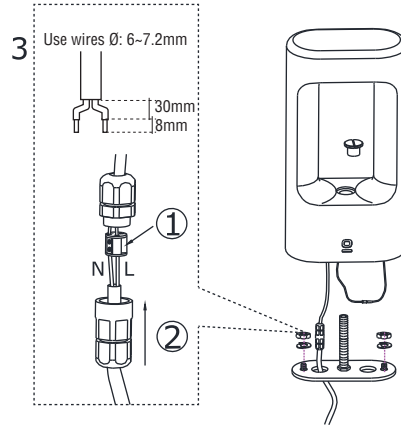

reddot winner 2023

TOTEM LED

TOTEM
H: 278

TOTEM
H: 604

**Together
we take care
of the planet**

Together we take care of the planet.

This is why we reduce paper consumption. Please refer to the safety, maintenance and warranty instructions at www.faro.es. If you cannot access it, call us at +34 937 723 965 or write to export@faro.es.