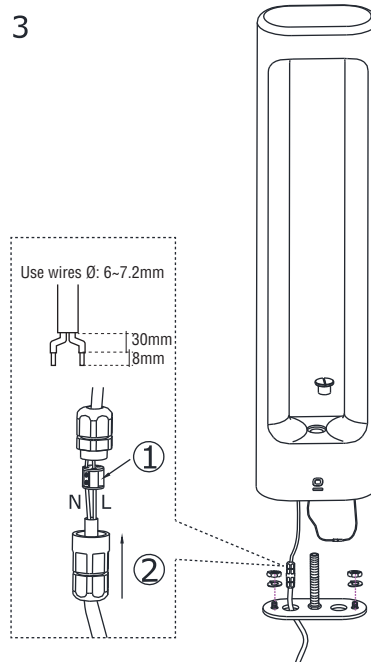

reddot winner 2023

TOTEM LED

TOTEM
H: 278

TOTEM
H: 604

**Together
we take care
of the planet**

Together we take care of the planet.

This is why we reduce paper consumption. Please refer to the safety, maintenance and warranty instructions at www.faro.es. If you cannot access it, call us at +34 937 723 965 or write to export@faro.es.