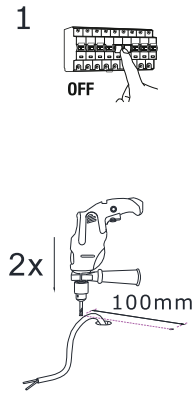

reddot winner 2023

TOTEM LED

TOTEM
H: 278

TOTEM
H: 604

**Together
we take care
of the planet**

Together we take care of the planet.

This is why we reduce paper consumption. Please refer to the safety, maintenance and warranty instructions at www.faro.es. If you cannot access it, call us at +34 937 723 965 or write to export@faro.es.