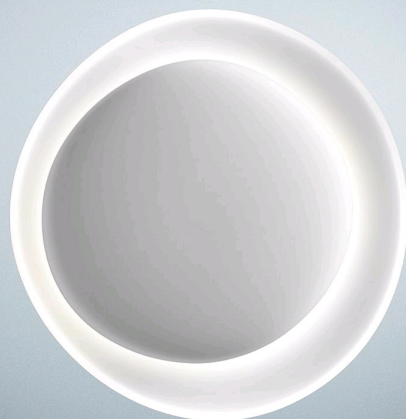

Bahia mini, soffitto

by Lucidi, Pevere

FOSCARINI

DESCRIPTION

Bahia, a name that recalls white beaches, sunny skies and the elegance of Bossa Nova, is a captivating wall or ceiling light with an extraordinary design that showcases innovative interplay of light and shade. The light has a seductive form that recalls the aerial vision of an archipelago, with radiating light that subtly emphasizes its topographic nature. In the mini version the largest disc has been removed. The LED version is the natural development of Bahia. Foscarini has developed and engineered the LEDs in this model and managed to improve the magic of the light. In the mini version the largest disc has been removed. Bahia mini has many possibilities for use in both the domestic and contract sectors, especially in the low energy consumption and minimal maintenance LED version.

MATERIALS

injection moulded polycarbonate

COLORS

White

Bahia mini, soffitto

technical details

FOSCARINI

Wall and ceiling lamp with reflected and diffused light. Consisting of two matt white injection moulded polycarbonate egg-shaped plates fitted together asymmetrically. The largest plate works as the wall mounting plate, and the central one conceals the lighting technology part.