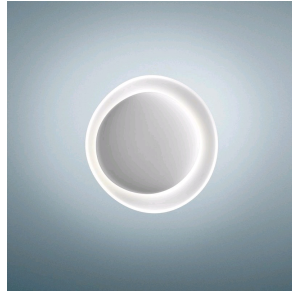

Bahia mini, soffitto
family

FOSCARINI

Bahia mini