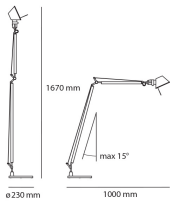

LUMINAIRE

- Watt: **10W**
- Voltage: **220V-240V**
- Delivered lumens output: **593lm**
- CCT: **2700K**
- Efficiency: **70%**
- Efficacy: **59.3lm/W**
- CRI: **90**
- Dimmer Typology: **Microswitch Dimmer**

Notes

Complete lamp consists of body lamp + accessories

DESCRIPTION

The code is referred to the body lamp only

PRODUCT CODE: A0131W00

FEATURES

- Article Code: **A0131W00**
- Colour: **Aluminium**
- Installation: **Floor**
- Material: **Aluminium, steel**
- Series: **Design Collection**
- design by: **Michele De Lucchi, Giancarlo Fassina**

DIMENSIONS

- Base Diameter: **cm 23**
- Max Extension Height: **cm 167**
- Max Extension Length: **cm 100**
- Glow Wire Test: **750°**

SOURCES INCLUDED

- Category: **Led**
- Number: **1**
- Watt: **10W**
- Color temperature (K): **2700K**
- CRI: **90**