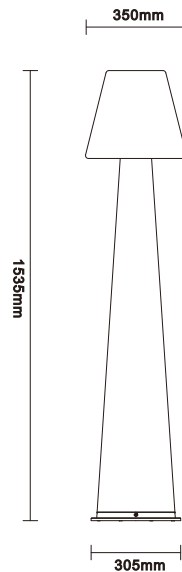

## 10026882

7W LED /8,5W Total  
incl. LED Board: L9003046

4400mAh /18650 / 3.7Vdc Li-ion battery / Charge voltage: 5Vdc constant voltage / 1.7A