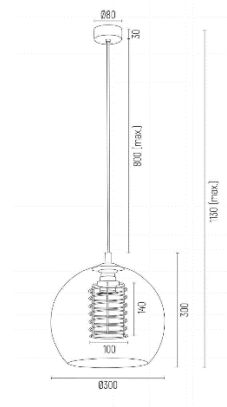

KARTA PRODUKTU / DATA SHEET

DAGNA L 4798

DANE TECHNICZNE / TECHNICAL DATAS

- Opis / Discription	pendant lamp 1 flame
- Kolor / Colour	transparent, brass elements
- Materiał / Material	glass, brass steel
- Typ Źr. Św. / Type Source of Light	E27 (no incl.) / 230V
- Moc Oprawy / Light Source Power	1 x 15W (max)
- Waga Netto / Net weight	1.3 kg
- IP	IP20

The photos shows a demonstrative representation of products and colours. ARGON reserves the right to change the presented ones materials and technical parameters of products.

The actual data may be slightly different due to the production process. The dimensions and technical information provided are indicative.