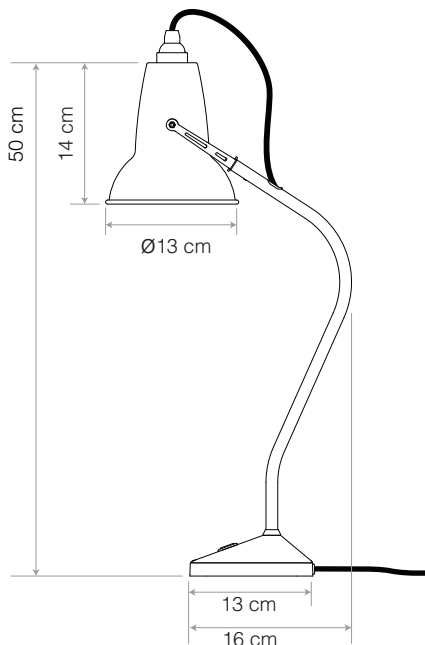

Original 1227™ Mini Table Lamp

ANGLEPOISE®

Original 1227™ Mini Collection | Technical Sheet

Launched In 2015 | Designed by George Carwardine

Product

Table Lamp - Jet Black
Table Lamp - Linen White
Table Lamp - Dove Grey

Description

There's a lot of Anglepoise heritage packed into the 52cm of metal and cable that make up the Original Mini 1227™ table lamp. The classic shade is instantly recognisable, while the pyramid-shaped base, with its highly practical integral switch, breaks new ground without losing any of the original Anglepoise spirit.

Materials

- Gloss paint finish
- Steel shade
- Chrome plated fittings
- Cast Iron base with steel cover
- Steel profiled arm
- Fabric cable
- IP20 rating

Dimensions

- Shade diameter: Ø13cm
- Shade height: 14cm
- Max reach: 16cm (from base to shade)
- Base size: 13 x 13cm
- Cable length: 180cm
- Lamp Packaging (L x W x H): 23.5cm x 16.5cm x 46.5cm
- Lamp Packaged Weight: 2.4kg