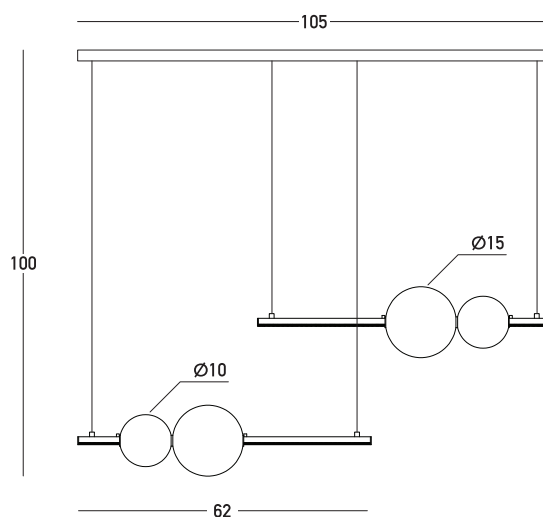

Product Data Sheet

Date: 16/01/2023
www.zambelislights.gr

Code 22234

Color: Black Matte

Smoked Glass

Indoor Lighting

Power	22W
Voltage	220-240V
Operating Frequency	50/60Hz
Color Temperature	3000K
Lumen	2600Lm
Cri	80
Dimensions	L: 105cm W: 15cm H: 100cm
Base	L: 105cm W: 6.5cm H: 2.7cm
Dimmable Triac	<input type="radio"/>
Material	Aluminum-Glass
Special Feature	100cm Cable Adjustable
Glasses	Ø: 15cm Ø: 10cm
Profile	Ø: 2cm

Description

Pendant LED light made of aluminum and black smoked glass, in a black matte finishing.

5212031000972

www.zambelislights.gr | www.zambelislights.com