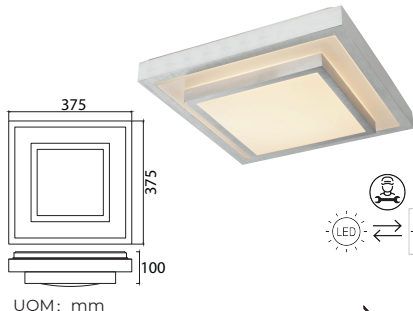

# Lindby

UOM: mm

**Art.-No.: 9624956**

incl. LED L9001781

2400 lm Modul

1040 lm Lamp

21,5W LED

21,5W Total