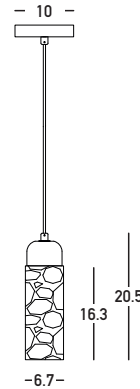

Product Data Sheet

Date: 30/10/2025
Zambelis Lights

Code 25417

Color: Natural Stone

Brown Wood

Physical Specifications

Luminaire Type	Indoor Single Pendant Lights
Color	Natural Stone-Brown Wood
Material	Stone - Wood
IP	20
Warranty	3 Years

Dimensions Reference

Overall Dimensions	Ø: 6.7cm H: 20.5cm
Wooden Base	Ø: 10cm H: 2cm
Cable & Wires	200cm Fabric Cable Adjustable
Cutting Hole	None
Depth Required	None

Illumination Data

Color Temperature	N/A
Cri	N/A
Lumen Output	N/A
Beam Angle	N/A
UGR	N/A
Energy Efficiency Class	N/A
Indicative Lifetime	N/A
Mc Adam	N/A

Electrical Specifications

Input Voltage	220-240V
Operating Frequency	50/60Hz
Power	10W MAX
Light Source	1x GU10 Bulb (not included)
Dimming Options	None
Safety Class	I

Packing Info

Package Size	L: 30cm W: 13cm H: 14cm
Gross Weight	1.3kg