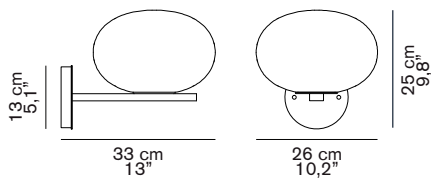

ALBA 176

Mariana Pellegrino Soto
2017

Wall lamp giving diffused light in polished opaline blown-glass. Satin brass finish structure with rectangular profile.

DIMENSIONS

MATERIALS

metal/blown-glass

COLORS

satin brass
polished opaline

BULBS

1 x max 60 W - E27

 equipped without bulb

MARKS

FURTHER INFORMATION

class I

PACKAGING

dimensions 56x48x38 cm / 22,1"x18,9"x14,9"
volume 0,1022 m³ / 3,61 ft³
weight 3,7 kg / 8,16 lb

TYPE

indoor - wall lamp

PHOTOMETRIC CURVE