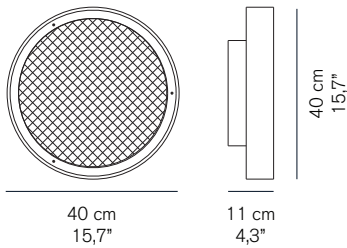

BERLIN 721

Christophe Pillet
2017

Wall/ceiling lamp giving direct and diffused led light in metal. Sand-blasted wired glass diffuser.

DIMENSIONS

MATERIALS

metal/sand-blasted wired glass

COLORS

anodized brass

BULBS

2 x max 15 W - E27 (LED)
3000° K - 2 x 820 lm

 equipped without bulb

MARKS

FURTHER INFORMATION

class I

PACKAGING

dimensions 47x47x28 cm / 18,5"x18,5"x11"
volume 0,0618 m³ / 2,18 ft³
weight 6,1 kg / 13,45 lb

TYPE

indoor - wall/ceiling lamp

PHOTOMETRIC CURVE