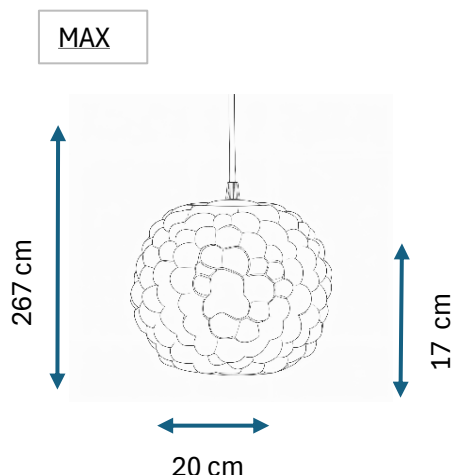

PRODUCT DATASHEET

Grape Pendant Ø20 Opal - 5705639740017

GENERAL INFORMATION

Product Code	740017
Collection	Halo Design
Product Category	Pendant
Product family	Grape
Use	Indoor
Application Environment	Pendant

DIMENTION & WEIGHT

Width (mm)	200
Height (mm)	170
Depth (mm)	200
Weight gram	1200

MATERIAL & COLOR

Product Color	Opal
Main Material(s)	Glass

TECHNICAL INFORMATION

IP Classification	IP20
Dimmable	Yes (according to the bulb)
Type:	Pendent-Non-Directional Light
Flicker Metric	00:00
Stroboscopic Effect Metric	00:00
LED module replaceable	No
Socket type	E27