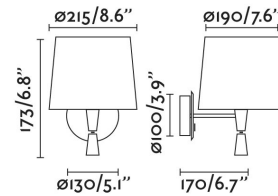

Specifications

Bulb:	E27 MAX 15W
Bulb included:	No
Transformer:	
Transformer included:	No
Voltage:	100-240V
Operating Frequency:	
IP:	20
Class:	I
Material:	Steel
Designer:	FARO LAB
Recommended bulb:	
Length:	215 mm
Net Width:	245 mm
Height:	290 mm
Net Weight:	1.15 kg