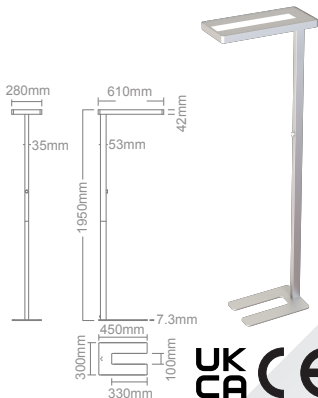

ARCCHIO

Art.-No.: 9968008

incl. LED L9001447
+ L9001448
↑5400 + ↓5400lm Modul
↑4000 + ↓4000 lm Lamp
↑40 + ↓40W LED
80W Total
230V~50Hz
4000 K
CRI >80
50000 h
50000 ON/ OFF

IP20

**UK
CA**