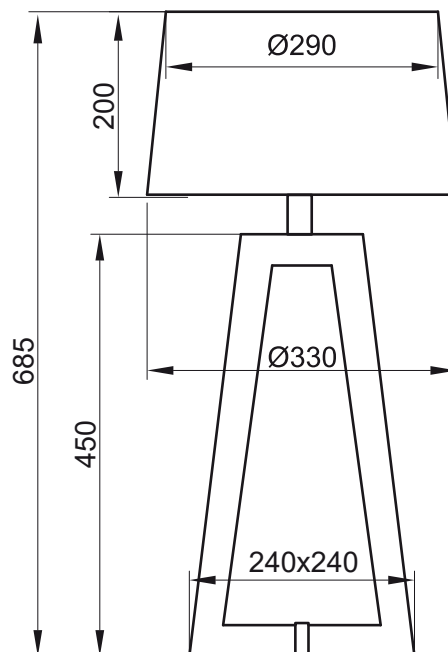

Inspired by Scandinavian trends with its light wooden base, SACHA will find its place in any type of interior. Natural wood cross lamp, transparent wire. Lampshade in cotton. Product delivered without bulb. Switch on the wire.

• TECHNICAL SPECIFICATIONS

Light source _____ E27
Power _____ 12W maxi
Material _____ Steel / Wood / Fabric
Color _____

• LOGISTIC SPECIFICATIONS

Packaging _____ 1 package
Net weight _____ 0,88 kg
Gross weight _____ 1,9 kg
Package dimensions _____ TBA

• COMMERCIAL SPECIFICATIONS

Weight _____ 1,9 kg
Warranty _____ 5 years
Repairability _____ 10 years
EAN Code _____ 3131130361284

ALUMINOR

LUMINAIRES

852 CD 15, 06390 CONTES, FRANCE // +33 (0)4 93 91 60 10
contact@aluminor.fr // www.aluminor.fr