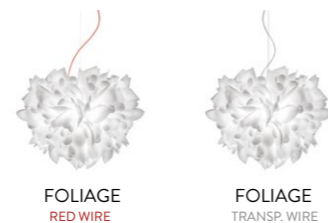

PRODUCT / PRODOTTO	DIMENSIONS / MISURE	COLOUR / COLORE	CODE / CODICE
SUSPENSION LARGE Bulbs E27: 4 X 12W LED Filament Dimmable with: Dimmable bulbs Made of: Opalflex® With: Magnetic System® Weight: net Kg 2,07 - gross Kg 5,7 Package: 61 x 61 x h. 64 cm		FOLIAGE RED WIRE	VEL78SOS0003FG000
		FOLIAGE TRSP. WIRE	VEL78SOST003FG000
SUSPENSION Bulbs E27: 2 X 12W LED Filament Dimmable with: Dimmable bulbs Made of: Opalflex® With: Magnetic System® Weight: net Kg 1,15 - gross Kg 2,6 Package: 55 x 57 x h. 23 cm		FOLIAGE RED WIRE	VEL78SOS0001FG000
		FOLIAGE TRSP. WIRE	VEL78SOST001FG000

CANOPY DETAILS

VELI FOLIAGE

LARGE- MEDIUM: Ø 12 cm x h. 3,2 cm (Ø 4-3/4" x h. 1-1/4")

Red wrapped electric wire - Available also with transparent cable
Cavo calzato rosso - Disponibile anche con cavo trasparente

6m. cable kit must be ordered with lamp purchase
Kit Cavi da 6m da richiedere tassativamente in fase di ordine

Kit di installazione multipla su richiesta
Multiple installation kit on request

FINISHES

CERTIFICATION

CE IP 20

ENERGY CLASS: A / A+ / A++
ENERGY LABEL AVAILABLE ON SLAMP'S WEBSITE

PRODUCT / PRODOTTO	DIMENSIONS / MISURE	COLOUR / COLORE	CODE / CODICE
TABLE Bulbs E14: 1X 6W LED Filament Made of: Opalflex® / Metacrylate base With: Magnetic System® Weight: net Kg 0,6 - gross Kg 1,2 Package: 32 x 34 x h. 22 cm		FOLIAGE	VEL78TAV0001FG000

VELI FOLIAGE ENTIRE COLLECTION

CERTIFICATION

CE IP 20

ENERGY CLASS: A / A+ / A++
ENERGY LABEL AVAILABLE ON SLAMP'S WEBSITE

FINISHES