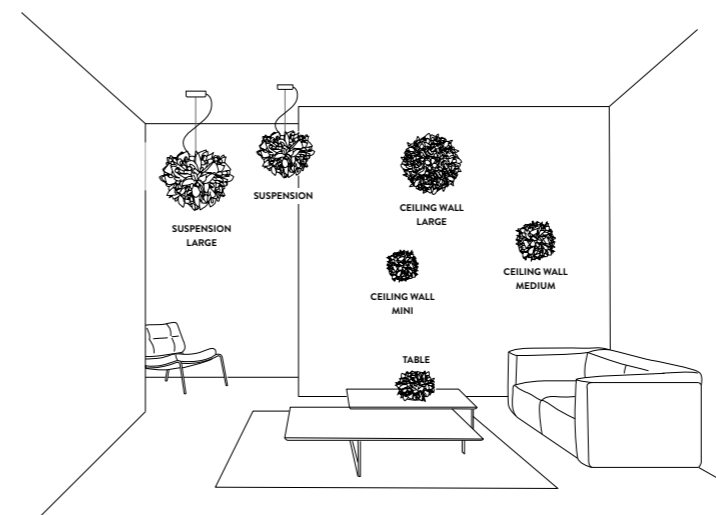

PRODUCT / PRODOTTO	DIMENSIONS / MISURE	COLOUR / COLORE	CODE / CODICE
SUSPENSION LARGE Bulbs E27: 4 X 12W LED Filament Dimmable with: Dimmable bulbs Made of: Opalflex® With: Magnetic System® Weight: net Kg 2,07 - gross Kg 5,7 Package: 61 x 61 x h. 64 cm		FOLIAGE RED WIRE	VEL78SOS0003FG000
		FOLIAGE TRSP. WIRE	VEL78SOST003FG000
SUSPENSION Bulbs E27: 2 X 12W LED Filament Dimmable with: Dimmable bulbs Made of: Opalflex® With: Magnetic System® Weight: net Kg 1,15 - gross Kg 2,6 Package: 55 x 57 x h. 23 cm		FOLIAGE RED WIRE	VEL78SOS0001FG000
		FOLIAGE TRSP. WIRE	VEL78SOST001FG000

CANOPY DETAILS

VELI FOLIAGE

LARGE- MEDIUM: Ø 12 cm x h. 3,2 cm (Ø 4-3/4" x h. 1-1/4")

Red wrapped electric wire - Available also with transparent cable
Cavo calzato rosso - Disponibile anche con cavo trasparente

6m. cable kit must be ordered with lamp purchase
Kit Cavi da 6m da richiedere tassativamente in fase di ordine

Kit di installazione multipla su richiesta
Multiple installation kit on request

FINISHES

CERTIFICATION

CE IP 20

ENERGY CLASS: A / A+ / A++
ENERGY LABEL AVAILABLE ON SLAMP'S WEBSITE

PRODUCT / PRODOTTO	DIMENSIONS / MISURE	COLOUR / COLORE	CODE / CODICE
TABLE Bulbs E14: 1X 6W LED Filament Made of: Opalflex® / Metacrylate base With: Magnetic System® Weight: net Kg 0,6 - gross Kg 1,2 Package: 32 x 34 x h. 22 cm		FOLIAGE	VEL78TAV0001FG000

VELI FOLIAGE ENTIRE COLLECTION

CERTIFICATION

CE IP 20

ENERGY CLASS: A / A+ / A++
ENERGY LABEL AVAILABLE ON SLAMP'S WEBSITE

FINISHES