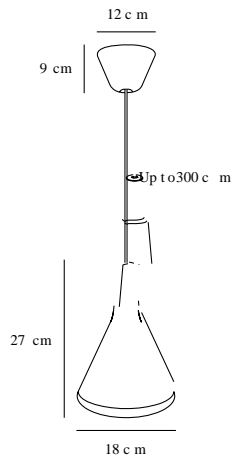

# NORI 18 | PENDANTS/SUSPENDED LIGHTING | COPPER

2120803030

Voltage (V): 230 Volt  
 IP degree if the fixture includes  
 two types of IP degree: IP20  
 Maximum compatible bulb  
 wattage (W): 60W  
 Class (Class I, Class II, Class III):  
 Class 2 (Double isolated)  
 Lampholder type (eg, E27/E14,  
 etc): E27  
 Dimmerable: Yes with compatible  
 bulb

Primary material: Metal  
 Secondary material: Wood  
 Color of the cable: Black  
 Length of the cable (cm): 300  
 Is the cable replaceable: False

Color: Copper  
 Height (cm): 26.5  
 Shade Diameter (cm): 18  
 EAN: 5704924005787  
 Item Number: 2120803030  
 Pcs Per Master Carton: 3

Sales Box Height (cm): 23  
 Sales Box Width(cm): 19.5  
 Sales Box Depth (cm): 19.5  
 Sales Box Volume m<sup>3</sup> : 0.0087  
 Net weight of the luminaire (kg):  
 0.635

- Organic shape • FSC wood top
- Material mixglass and wood • Organic shape