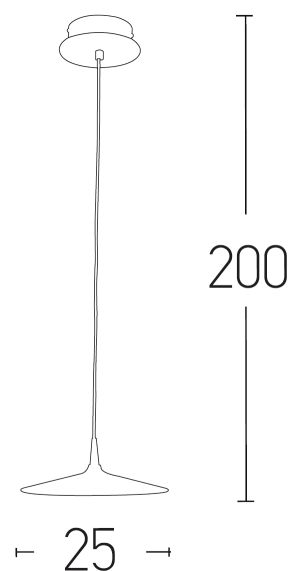

## Interior Lighting

### 19150 Pendant light

Bulb:	8W LED, 3000K, 110Lumen/W
Transformer:	Yes
Voltage:	220-240V
Operating Frequency:	50/60HZ
IP:	IP20
Class:	II
Color:	Nature Wood-Black Matt
Material:	Metal-Wood
Available Cable:	200cm
Height:	10 cm
Diameter:	25 cm
Net Weight:	2,5 Kg

## Description

Stylish pendant light in nature wood-black matt color.

**LED**  
LIGHTING

5213007836755

**CE**

PRODUCT DATA SHEET