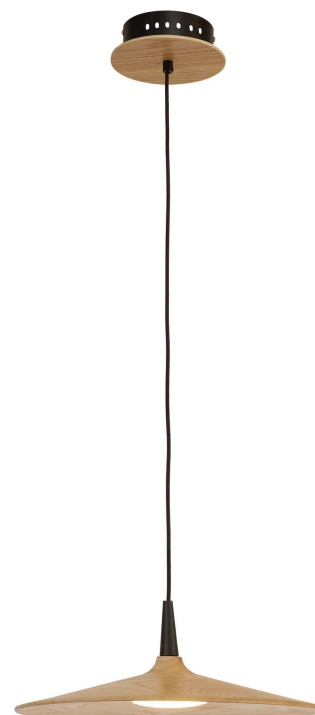

## Interior Lighting

### 19150 Pendant light

Bulb:	8W LED, 3000K, 110Lumen/W
Transformer:	Yes
Voltage:	220-240V
Operating Frequency:	50/60HZ
IP:	IP20
Class:	II
Color:	Nature Wood-Black Matt
Material:	Metal-Wood
Available Cable:	200cm
Height:	10 cm
Diameter:	25 cm
Net Weight:	2,5 Kg

## Description

Stylish pendant light in nature wood-black matt color.

**LED**  
LIGHTING

5213007836755

**CE**

PRODUCT DATA SHEET