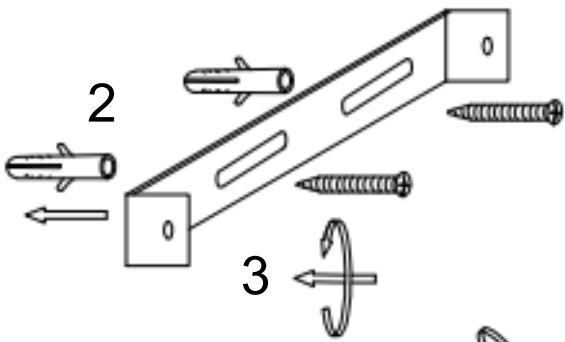

1

6

4

5

On/Off Pull cord

MAINS SUPPLY

LIGHT FITTING