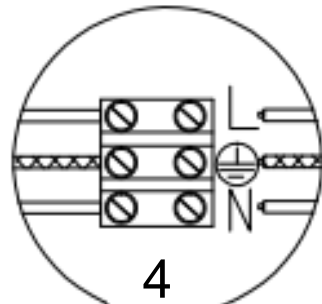

1

6

4

5

On/Off Pull cord

MAINS SUPPLY

LIGHT FITTING