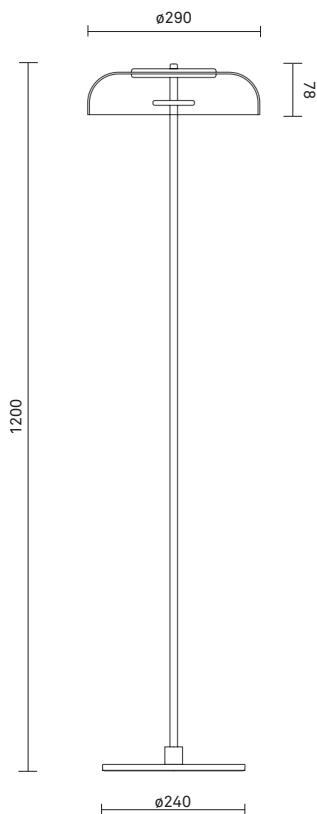

NUURA

BLOSSI FLOOR Black ø29

Design: Sofie Refer, 2020. EU-model.

Blossi Wall/Ceiling in mouth-blown Opal White glass and Black finish.

Inspired by the golden light during the Nordic fall, Blossi Collection is designed to give an indirect and soft light.

TECHNICAL INFO

Product no.: 02580724

Type: Floor Light - Indoor

Colour:

Glass: Opal White

Metal: Black

Cable: Black

Materials:

Powder coated metal

Mouth-blown glass

Fabric covered cable

Dimensions:

ø290mm x 1200mm

Fabric cable - Length: 2000mm

Product weight:

Product: 5329 g

Packaging:

Dimensions: L: 1311mm x W: 322mm x H: 330mm

Weight: 420 g

Total weight incl. product: 1415 g

Number of parcels: 1

Material: Brown cardboard.

Packaging - weight - material:

Cardboard outside: 1414 g