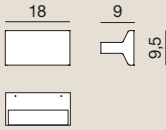

Ipe: Wall

cod: W1

up and down

Light Source	MID POWER LED
Power	16 Watt
Kelvin	2.700, 3.000
Dimmer	phase
Lumen	1.320
CRI	90

Class **A / A+ / A++**

Ipe: Wall

cod: W2

up and down

Light Source	MID POWER LED
Power	29 Watt
Kelvin	2.700, 3.000
Dimmer	phase, push, dali
Lumen	2.650
CRI	90

Class **A / A+ / A++**

Ipe: Wall

cod: W3

up and down

Light Source	MID POWER LED
Power	39 Watt
Kelvin	2.700, 3.000
Dimmer	push, dali
Lumen	3.300
CRI	90

Class **A / A+ / A++**

Ipe: Wall

cod: W4

up and down

Light Source	MID POWER LED
Power	39 Watt
Kelvin	2.700, 3.000
Dimmer	push, dali
Lumen	3.300
CRI	90

Class **A / A+ / A++**

Catalogue

Satin Collection (upon request)