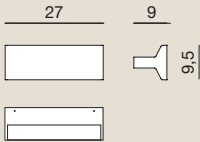

Ipe: Wall

cod: W1

up and down

Light Source	MID POWER LED
Power	16 Watt
Kelvin	2.700, 3.000
Dimmer	phase
Lumen	1.320
CRI	90

Class **A / A+ / A++**

Ipe: Wall

cod: W2

up and down

Light Source	MID POWER LED
Power	29 Watt
Kelvin	2.700, 3.000
Dimmer	phase, push, dali
Lumen	2.650
CRI	90

Class **A / A+ / A++**

Ipe: Wall

cod: W3

up and down

Light Source	MID POWER LED
Power	39 Watt
Kelvin	2.700, 3.000
Dimmer	push, dali
Lumen	3.300
CRI	90

Class **A / A+ / A++**

Ipe: Wall

cod: W4

up and down

Light Source	MID POWER LED
Power	39 Watt
Kelvin	2.700, 3.000
Dimmer	push, dali
Lumen	3.300
CRI	90

Class **A / A+ / A++**

Catalogue

Satin Collection (upon request)