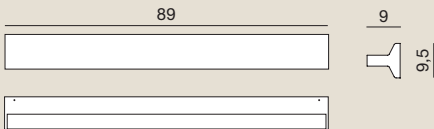

Light Source	MID POWER LED
Power	29 Watt
Kelvin	2.700, 3.000
Dimmer	phase, push, dali
Lumen	2.650
CRI	90

Class **A / A+ / A++**

Ipe: Wall

cod: W3

up and down

Light Source	MID POWER LED
Power	39 Watt
Kelvin	2.700, 3.000
Dimmer	push, dali
Lumen	3.300
CRI	90

Class **A / A+ / A++**

Ipe: Wall

cod: W4

up and down

Light Source	MID POWER LED
Power	39 Watt
Kelvin	2.700, 3.000
Dimmer	push, dali
Lumen	3.300
CRI	90

Class **A / A+ / A++**

Catalogue

Satin Collection (upon request)