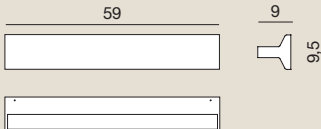

Ipe: Wall

cod: W1

up and down

Light Source	MID POWER LED
Power	16 Watt
Kelvin	2.700, 3.000
Dimmer	phase
Lumen	1.320
CRI	90

Class **A / A+ / A++**

Ipe: Wall

cod: W2

up and down

Light Source	MID POWER LED
Power	29 Watt
Kelvin	2.700, 3.000
Dimmer	phase, push, dali
Lumen	2.650
CRI	90

Class **A / A+ / A++**

Ipe: Wall

cod: W3

up and down

Light Source	MID POWER LED
Power	39 Watt
Kelvin	2.700, 3.000
Dimmer	push, dali
Lumen	3.300
CRI	90

Class **A / A+ / A++**

Ipe: Wall

cod: W4

up and down

Light Source	MID POWER LED
Power	39 Watt
Kelvin	2.700, 3.000
Dimmer	push, dali
Lumen	3.300
CRI	90

Class **A / A+ / A++**

Catalogue

Satin Collection (upon request)