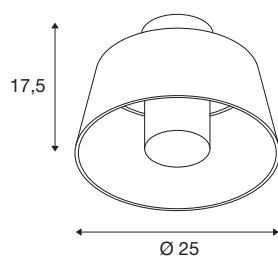

TECHNICAL DATA

Item no.	1007586
Socket	E27
Number of sockets	1
IP Code	IP65
Impact resistance class	IK 08
Assembly details	Ceiling
Primary nominal voltage	220-240V ~50/60Hz
Safety class	I
Wattage	13 W
Minimum ambient temperature	-20 °C
Maximum ambient temperature	45 °C
Color	black
Height	17.5 cm
Diameter	25 cm
Net weight	0.97 kg
Gross weight	1.038 kg
BIG WHITE Page	789