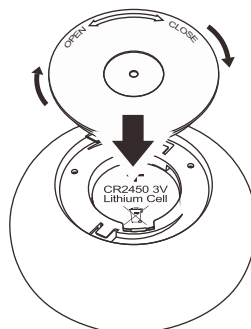

(+MA 326)PEO 04/20

1x

A

B

C

D

 only use un-rechargeable 1x Button cells CR2450 3V,600mA;

Function of keys

Code Matching

(Press the "ON" button one time within 5s of connecting to the controller)

One remote control can control countless controller (99946/99947/99948), but a controller (99946/99947/99948) can be only controlled by 4 pcs remote control.