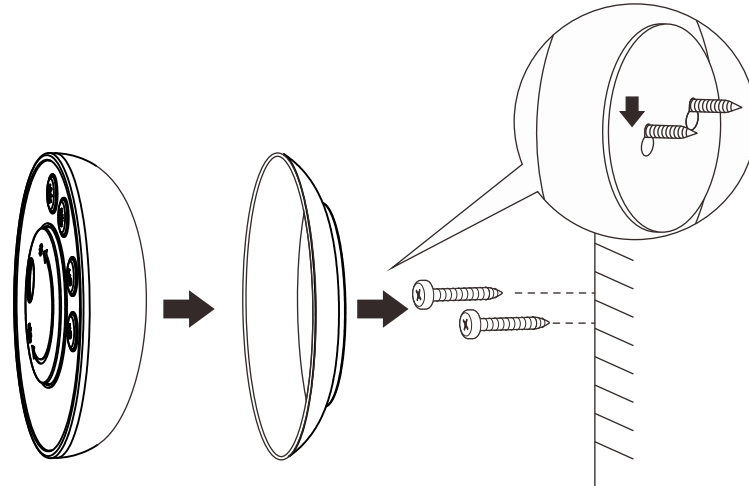

(+MA 326)PEO 04/20

1x

A

B

C

D

 only use un-rechargeable 1x Button cells CR2450 3V,600mA;

Function of keys