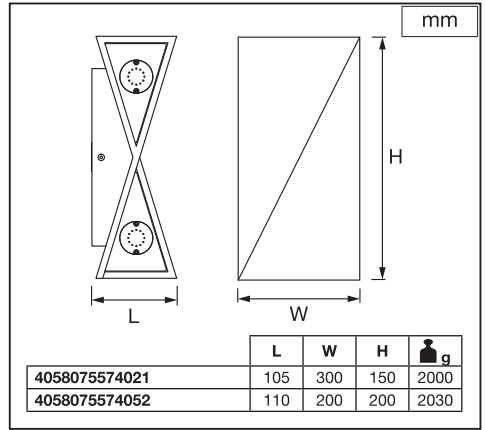

## ORBIS SWAN

	EAN	W	Lumen module lm	Lumen output lm	K	🌡️ (°C)	IP	V~	mA	Hz	DF
SMART WIFI ORBISW SWAN 300X150TW WT	4058075574021	23	4x600	1700	3000- 6500	-20...+40	20	220-240	96	50/60	>0.7
SMART WIFI ORBISW SWAN 200X200TW WT	4058075574052	23	4x600	1300	3000- 6500	-20...+40	20	220-240	96	50/60	>0.7

	EAN	This product contains a light source of energy efficiency class	Contained Light Source
ORBIS SWAN 300X150TW WT	4058075574021	E	Contains 4 light sources 
ORBIS SWAN 200X200TW WT	4058075574052	E	Contains 4 light sources 