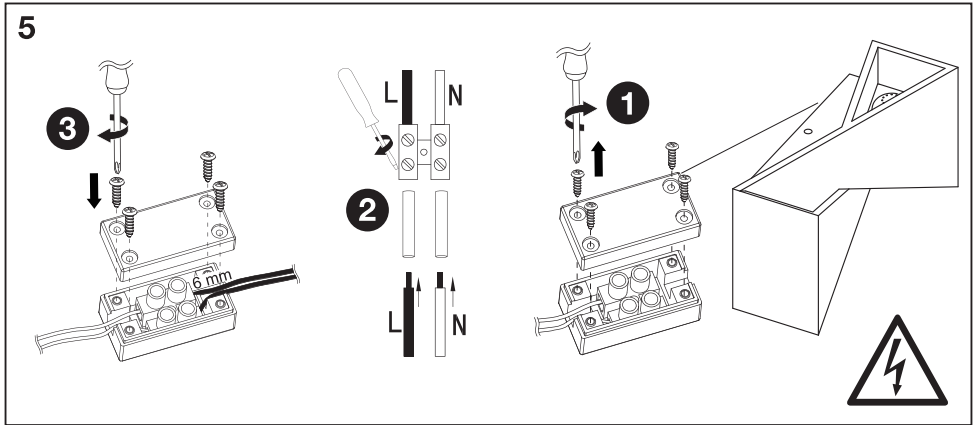

## ORBIS SWAN

	EAN	W	Lumen module lm	Lumen output lm	K	🌡️ (°C)	IP	V~	mA	Hz	DF
SMART WIFI ORBISW SWAN 300X150TW WT	4058075574021	23	4x600	1700	3000- 6500	-20...+40	20	220-240	96	50/60	>0.7
SMART WIFI ORBISW SWAN 200X200TW WT	4058075574052	23	4x600	1300	3000- 6500	-20...+40	20	220-240	96	50/60	>0.7

	EAN	This product contains a light source of energy efficiency class	Contained Light Source
ORBIS SWAN 300X150TW WT	4058075574021	E	Contains 4 light sources 
ORBIS SWAN 200X200TW WT	4058075574052	E	Contains 4 light sources 