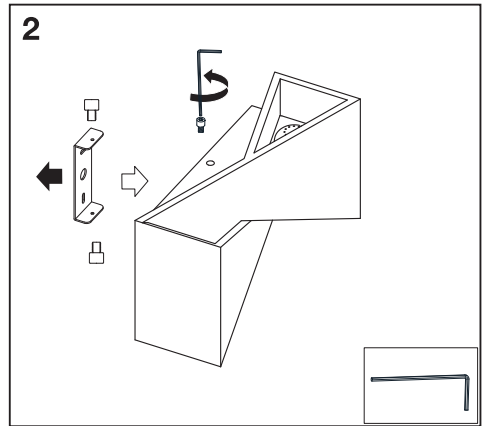

## ORBIS SWAN

	EAN	W	Lumen module lm	Lumen output lm	K	🌡️ (°C)	IP	V~	mA	Hz	DF
SMART WIFI ORBISW SWAN 300X150TW WT	4058075574021	23	4x600	1700	3000- 6500	-20...+40	20	220-240	96	50/60	>0.7
SMART WIFI ORBISW SWAN 200X200TW WT	4058075574052	23	4x600	1300	3000- 6500	-20...+40	20	220-240	96	50/60	>0.7

	EAN	This product contains a light source of energy efficiency class	Contained Light Source
ORBIS SWAN 300X150TW WT	4058075574021	E	Contains 4 light sources 
ORBIS SWAN 200X200TW WT	4058075574052	E	Contains 4 light sources 