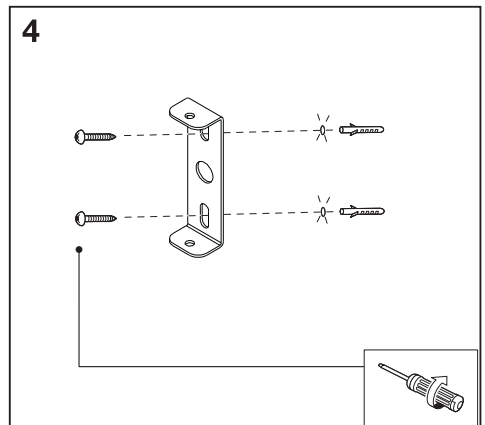

## ORBIS SWAN

	EAN	W	Lumen module lm	Lumen output lm	K	🌡️ (°C)	IP	V~	mA	Hz	DF
SMART WIFI ORBISW SWAN 300X150TW WT	4058075574021	23	4x600	1700	3000- 6500	-20...+40	20	220-240	96	50/60	>0.7
SMART WIFI ORBISW SWAN 200X200TW WT	4058075574052	23	4x600	1300	3000- 6500	-20...+40	20	220-240	96	50/60	>0.7

	EAN	This product contains a light source of energy efficiency class	Contained Light Source
ORBIS SWAN 300X150TW WT	4058075574021	E	Contains 4 light sources 
ORBIS SWAN 200X200TW WT	4058075574052	E	Contains 4 light sources 