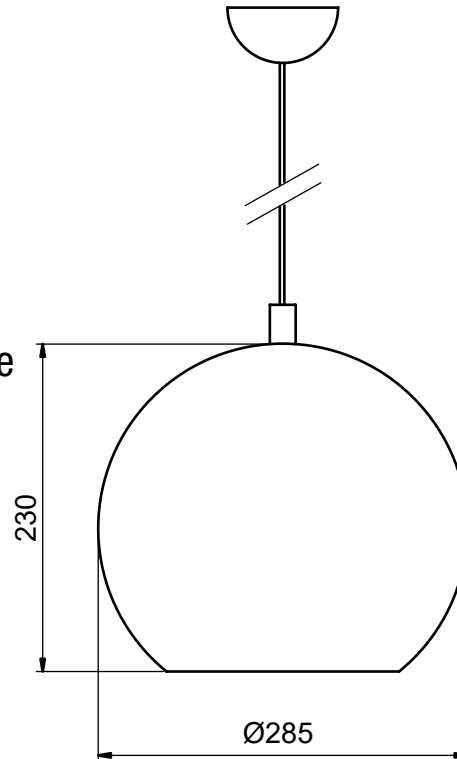

BULLE

Pendant

Subtle light effects through the wavy cutouts

The BULLE suspension plays on mirror effects with its metal ball shape.
Product delivered without bulb.

- **TECHNICAL SPECIFICATIONS**

Light source _____ E27
Power _____ 40W maxi
Material _____ Steel
Color _____ 

- **LOGISTIC SPECIFICATIONS**

Packaging _____ 1 package
Net weight _____ 1,47 kg
Gross weight _____ 1,75 kg
Master box _____ 1 piece

- **COMMERCIAL SPECIFICATIONS**

Weight _____ 1,47 kg
Warranty _____ 2 years
Code EAN _____  3131130359144
_____  3131130356860