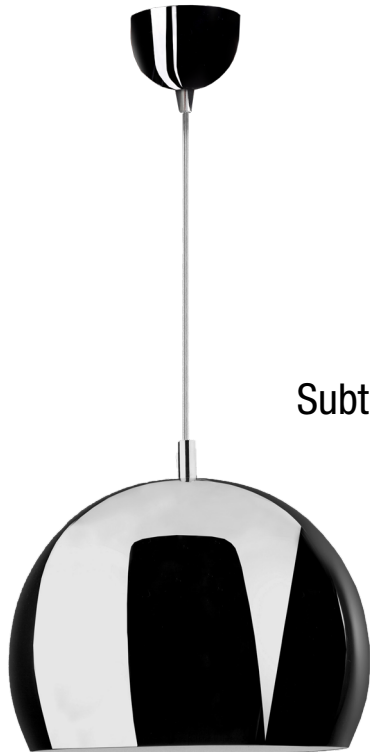

BULLE

Pendant

Subtle light effects through the wavy cutouts

The BULLE suspension plays on mirror effects with its metal ball shape.
Product delivered without bulb.

- **TECHNICAL SPECIFICATIONS**

Light source _____ E27
Power _____ 40W maxi
Material _____ Steel
Color _____ 