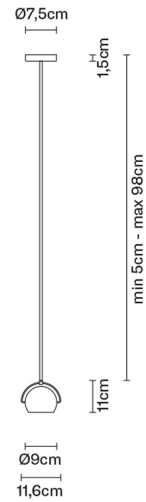

BELUGA COLOUR

D57A1131

Marc Sadler

Description

Pendant lamp with adjustable varnished crystal blue painted diffuser. Polished chrome-plated metal structure.

Voltage

220-240V

Socket

1xGU10

Light source and alternative bulbs

cod. A11105C01

GU10 1x7W - LED
Max Watt. 50W

Not included accessories

Bulb

Weight Lamp

Net: 1.1 kg

Packaging

Gross weight: 3.1 kg
Volume: 0.02 m³
Number of boxes: 1

Specs

IP20

Dimensions

Material

Crystal glass - Metal

Available diffuser colours

Wall/ceiling

Multiple wall/ceiling

Multiple wall/ceiling

Track pendant

Spot on track