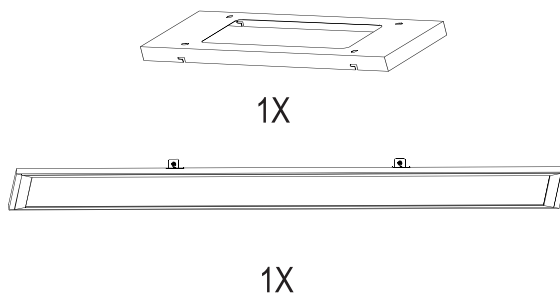

Art.No.:98419

www.eglo.com

Nicht enthalten (Not Included)

D

ON ↑ ON	Detection Area		Hold Time			Daylight Sensor	
	1		2	3		4	
ON	100%		ON	ON	5S	ON	25Lux *
-	50%		ON	-	1min	-	Disable
			-	ON	5min		
			-	-	15min		