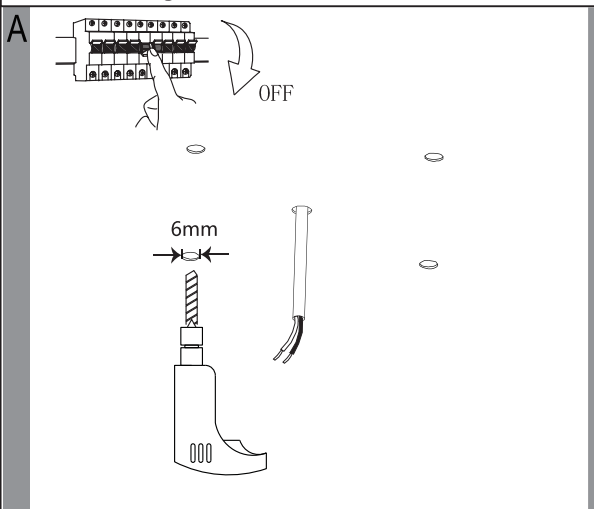

Art.No.:98419

www.eglo.com

Nicht enthalten (Not Included)

D

ON ↑ ON	Detection Area		Hold Time			Daylight Sensor	
	1		2	3		4	
ON	100%		ON	ON	5S	ON	25Lux *
-	50%		ON	-	1min	-	Disable
			-	ON	5min		
			-	-	15min		

F

ON

max.2.5 M

Max.12 M

* < 25 lux at the sensor