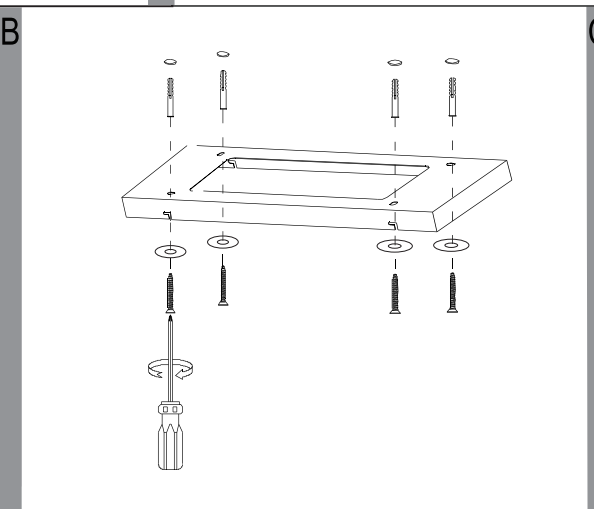

Art.No.:98419

www.eglo.com

Nicht enthalten (Not Included)

D

ON ↑ ON	Detection Area		Hold Time			Daylight Sensor	
	1		2	3		4	
ON	100%		ON	ON	5S	ON	25Lux *
-	50%		ON	-	1min	-	Disable
			-	ON	5min		
			-	-	15min		

F

ON

max.2.5 M

Max.12 M

* < 25 lux at the sensor