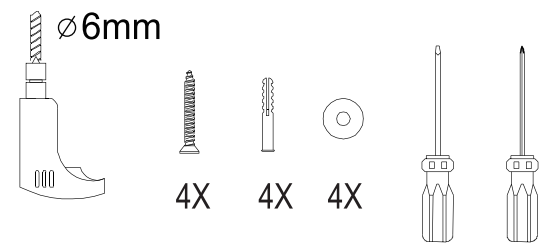

Art.No.:98419

www.eglo.com

Nicht enthalten (Not Included)

D

ON ↑ ON	Detection Area		Hold Time			Daylight Sensor	
	1		2	3		4	
ON	100%		ON	ON	5S	ON	25Lux *
-	50%		ON	-	1min	-	Disable
			-	ON	5min		
			-	-	15min		