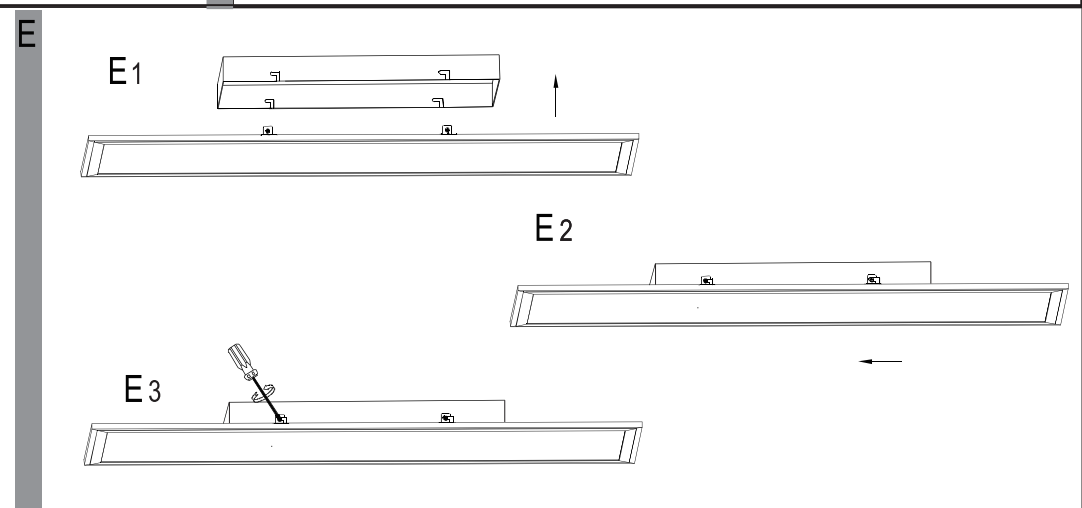

Art.No.:98419

www.eglo.com

Nicht enthalten (Not Included)

D

ON ↑ ON	Detection Area		Hold Time			Daylight Sensor	
	1		2	3		4	
ON	100%		ON	ON	5S	ON	25Lux *
-	50%		ON	-	1min	-	Disable
			-	ON	5min		
			-	-	15min		