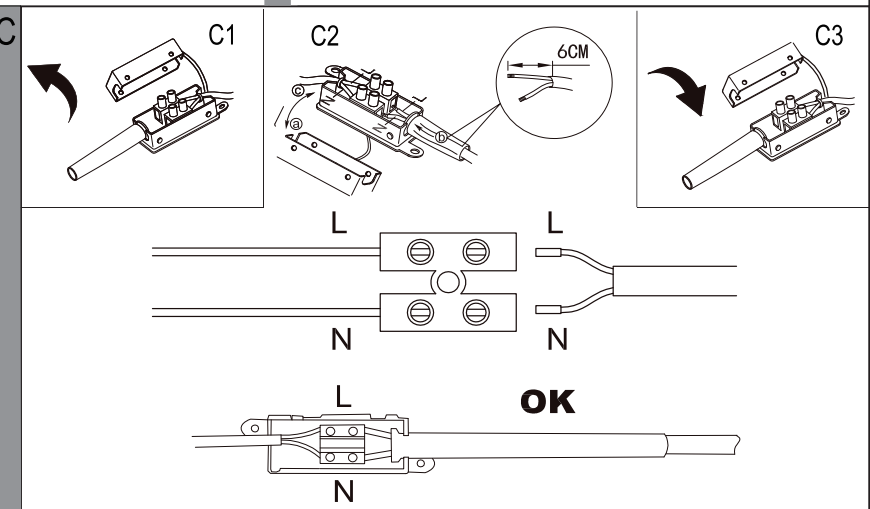

Art.No.:98419

www.eglo.com

Nicht enthalten (Not Included)

D

ON ↑ ON	Detection Area		Hold Time			Daylight Sensor	
	1		2	3		4	
ON	100%		ON	ON	5S	ON	25Lux *
-	50%		ON	-	1min	-	Disable
			-	ON	5min		
			-	-	15min		

F

ON

max.2.5 M

Max.12 M

* < 25 lux at the sensor