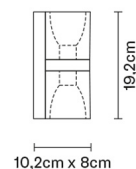

CUBETTO
D28D0102

Pamio Design

Description

Wall lamp with glass diffuser made of black paste, sandblasted inside. Polished chrome-plated metal structure.

Dimensions

Voltage

220-240V

Socket

Available structure colours

- Chrome

Included accessories

Double switch

Not included accessories

Bulb

Weight Lamp

Net: 2.52 kg

Packaging

Gross weight: 2.61 kg
Volume: 0.007 m³
Number of boxes: 1

Specs

IP20

In the same family