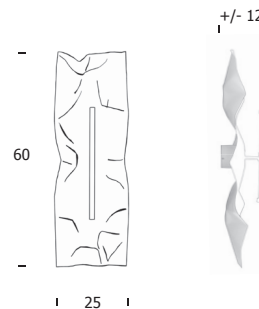

CRASH p 250

250

62

CRASH p 250

Wall lamp
hand-thumped steel
cm 250X62

Aluminium base
cm 30X4,5X4

Spread +/- cm 10 - 15

3 led COB
10W - max 250mA
3300 Lm emitted
3000°K - CRI>85
Power supply included
• Dimmable on request

CRASH p/pl 100X40

Wall/ceiling lamp
hand-thumped steel
cm 100X40

Spread +/- cm 25 - 35

Available electric supplies:

1 led COB
10W - max 250mA
1100 Lm emitted
3000°K - CRI>85
Power supply included
• Dimmable on request

Hal-eco R7s
120W 230V
included

CRASH Tube p/pl

CRASH TUBE P/PL 60X25

Wall/ceiling lamp
hand-thumped steel
cm 60X25

Spread +/- cm 12

Led bar
6W - 24V
1100 Lm emitted
3000°K - CRI 85
2700°K on request
Power supply included

Finishings

B		total white
N		matt black
TA		silver leaf
TO		gold leaf
TR		copper leaf
TB		bronze leaf
TA/B		silver leaf/white
TO/B		gold leaf/white
TR/B		copper leaf/white
TB/B		bronze leaf/white
TA/N		silver leaf/matt black
TO/N		gold leaf/matt black
TR/N		copper leaf/matt black
TB/N		bronze leaf/matt black