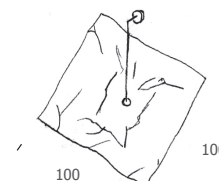

CRASH p100-75

CRASH p 100X100

Wall lamp
hand-thumped steel
cm 100X100

Spread +/- cm 20 - 25

1 led COB
10W - max 250mA
1100 Lm emitted
3000°K - CRI>85
Power supply included
• Dimmable on request

CRASH p 75X75

Wall lamp
hand-thumped steel
cm 75X75

Spread +/- cm 15 - 20

1 led COB
10W - max 250mA
1100 Lm emitted
3000°K - CRI>85
Power supply included
• Dimmable on request

Finishings

B		total white
N		matt black
TA		silver leaf
TO		gold leaf
TR		copper leaf
TB		bronze leaf
TA/B		silver leaf/white
TO/B		gold leaf/white
TR/B		copper leaf/white
TB/B		bronze leaf/white
TA/N		silver leaf/matt black
TO/N		gold leaf/matt black
TR/N		copper leaf/matt black
TB/N		bronze leaf/matt black

CRASH p 250

250

62

CRASH p 250

Wall lamp
hand-thumped steel
cm 250X62

Aluminium base
cm 30X4,5X4

Spread +/- cm 10 - 15

3 led COB
10W - max 250mA
3300 Lm emitted
3000°K - CRI>85
Power supply included
• Dimmable on request