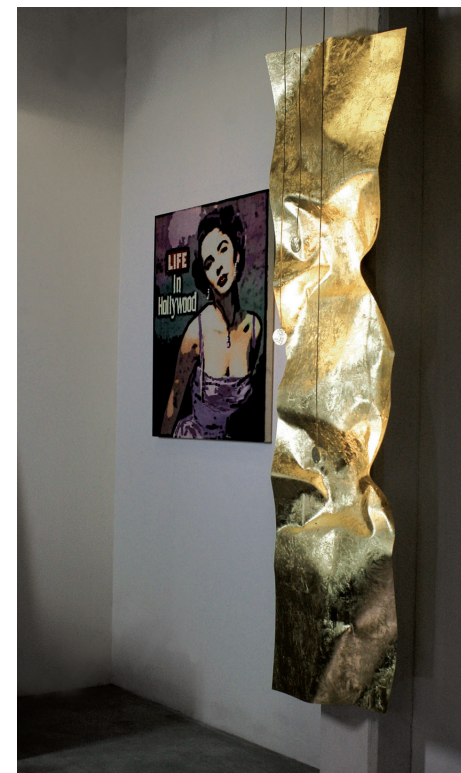

CRASH p100-75

CRASH p 100X100

Wall lamp
hand-thumped steel
cm 100X100

Spread +/- cm 20 - 25

1 led COB
10W - max 250mA
1100 Lm emitted
3000°K - CRI>85
Power supply included
• Dimmable on request

CRASH p 75X75

Wall lamp
hand-thumped steel
cm 75X75

Spread +/- cm 15 - 20

1 led COB
10W - max 250mA
1100 Lm emitted
3000°K - CRI>85
Power supply included
• Dimmable on request

Finishings

B		total white
N		matt black
TA		silver leaf
TO		gold leaf
TR		copper leaf
TB		bronze leaf
TA/B		silver leaf/white
TO/B		gold leaf/white
TR/B		copper leaf/white
TB/B		bronze leaf/white
TA/N		silver leaf/matt black
TO/N		gold leaf/matt black
TR/N		copper leaf/matt black
TB/N		bronze leaf/matt black

CRASH p 250

250

62

CRASH p 250

Wall lamp
hand-thumped steel
cm 250X62

Aluminium base
cm 30X4,5X4

Spread +/- cm 10 - 15

3 led COB
10W - max 250mA
3300 Lm emitted
3000°K - CRI>85
Power supply included
• Dimmable on request

CRASH p/pl100x40 round

CRASH p/pl 100x40 round

Wall/ceiling lamp
hand-thumped steel
cm 100X40

Spread +/- cm 20

2 led COB
10W - max 250mA
2200 Lm emitted
3000°K - CRI>85
Dimmable power supply
included

Finishings