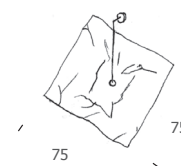

CRASH p100-75

CRASH p 100X100

Wall lamp
hand-thumped steel
cm 100X100

Spread +/- cm 20 - 25

1 led COB
10W - max 250mA
1100 Lm emitted
3000°K - CRI>85
Power supply included
• Dimmable on request

CRASH p 75X75

Wall lamp
hand-thumped steel
cm 75X75

Spread +/- cm 15 - 20

1 led COB
10W - max 250mA
1100 Lm emitted
3000°K - CRI>85
Power supply included
• Dimmable on request

Finishings

B		total white
N		matt black
TA		silver leaf
TO		gold leaf
TR		copper leaf
TB		bronze leaf
TA/B		silver leaf/white
TO/B		gold leaf/white
TR/B		copper leaf/white
TB/B		bronze leaf/white
TA/N		silver leaf/matt black
TO/N		gold leaf/matt black
TR/N		copper leaf/matt black
TB/N		bronze leaf/matt black

CRASH p 250

250

62

CRASH p 250

Wall lamp
hand-thumped steel
cm 250X62

Aluminium base
cm 30X4,5X4

Spread +/- cm 10 - 15

3 led COB
10W - max 250mA
3300 Lm emitted
3000°K - CRI>85
Power supply included
• Dimmable on request