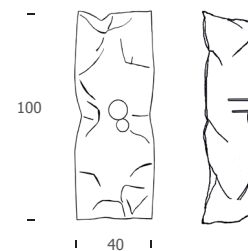

CRASH p100-75

CRASH p 100X100

Wall lamp
hand-thumped steel
cm 100X100

Spread +/- cm 20 - 25

1 led COB
10W - max 250mA
1100 Lm emitted
3000°K - CRI>85
Power supply included
• Dimmable on request

CRASH p 75X75

Wall lamp
hand-thumped steel
cm 75X75

Spread +/- cm 15 - 20

1 led COB
10W - max 250mA
1100 Lm emitted
3000°K - CRI>85
Power supply included
• Dimmable on request

Finishings

B		total white
N		matt black
TA		silver leaf
TO		gold leaf
TR		copper leaf
TB		bronze leaf
TA/B		silver leaf/white
TO/B		gold leaf/white
TR/B		copper leaf/white
TB/B		bronze leaf/white
TA/N		silver leaf/matt black
TO/N		gold leaf/matt black
TR/N		copper leaf/matt black
TB/N		bronze leaf/matt black

CRASH p 250

250

62

CRASH p 250

Wall lamp
hand-thumped steel
cm 250X62

Aluminium base
cm 30X4,5X4

Spread +/- cm 10 - 15

3 led COB
10W - max 250mA
3300 Lm emitted
3000°K - CRI>85
Power supply included
• Dimmable on request

CRASH p/pl100x40 round

CRASH p/pl 100x40 round

Wall/ceiling lamp
hand-thumped steel
cm 100X40

Spread +/- cm 20

2 led COB
10W - max 250mA
2200 Lm emitted
3000°K - CRI>85
Dimmable power supply
included

Finishings