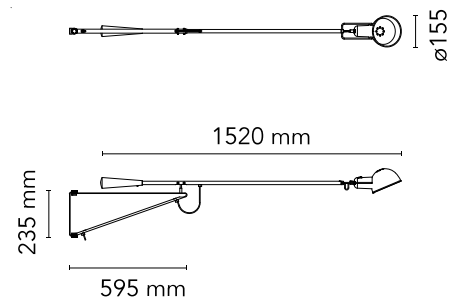

FLOS

A0320099 Chromatica

265 Small

Designed by Paolo Rizzatto, 1973

Halogen - 75W

Wall lamp providing direct light. Painted steel adjustable arm and reflector. Chrome-plated brass reflector support. Cast iron tapered counterweight. Painted steel wall fixture.

Are you a professional and your project needs consulting and support?

[BOOK AN APPOINTMENT](#)

Main specifications

EAN	8059607047309
Mounting	Wall
Environment	Indoor dry location
Light source type	Bulb
Lamp category	Halogen
Lamp holder	E27
Ilcos	HSGSA
Number of heads	1
Power (W)	75

Physical

Colour	Chromatica
Cord length (mm)	2030
Net weight (kg)	5
Package volume (m3)	0.09
IP	20

Photometric

Lighting type	Direct
Light distribution	Asymmetric

Electrical

Insulation class	II
Frequency (Hz)	50/60
Main voltage (Vac)	220-250
Dimmable	No
Dimming interface	Switch Integrated (Not Dimmable)
Cord length (mm)	2030
Plug type	Type C
Batteries inside	No
Charging min time	No