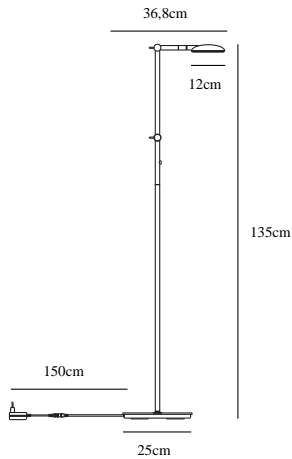

# BEND SINGLE | FLOOR LIGHTING | BLACK

2112774003

nordlux®

Voltage (V): 230 Volt  
IP degree if the fixture includes two types of IP degree: IP20  
Class (Class I, Class II, Class III): Class 3 (12V)  
Lampholder type (eg, E27/E14, etc): LED Module

Primary material: Metal  
Secondary material: Aluminium  
Color of the cable: Black  
Length of the cable (cm): 150  
Is the cable replaceable: False  
Color: Black

Height (cm): 135  
Width (cm): 25  
Tube Diameter (cm): 1.6  
Shade Diameter (cm): 12  
Base Dimension (cm): 25  
Length (cm): 36.8  
Tilt Angle (°): 60

EAN: 5704924006005  
TUN: 2148754  
Item Number: 2112774003  
Pcs Per Master Carton: 2  
Sales Box Height (cm): 55

Sales Box Width(cm): 27  
Sales Box Depth (cm): 14  
Sales Box Volume m<sup>3</sup> : 0.0208  
Net weight of the luminaire (kg): 3.88

Useful Lumen (lm): 410  
Color Temperature (K): 2700  
Ra-value : 80  
Lifetime (h): 20000  
Spread Angle (°) (beam angle of luminaire): 110  
Candela (cd) (for directional lamp only): 160  
Energy Class: F