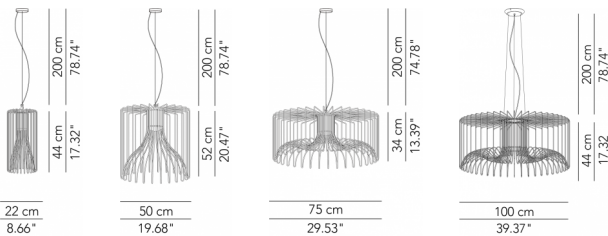

Metal structure

IP20

White finish detail

Black finish detail

Natural iron finish detail

Ceiling rose detail

Ceiling rose detail

* cable on measure

Technical features

products: Icaro Mini pendant lamp
design: Brian Rasmussen 2011

Mini pendant lamp - ø 22	ø 22 x 44 2,5 Kg	lamp type 1xE14 max watt 42 W HES	ICIESO022G01
Medium pendant lamp - ø 50	ø 50 x 52 6 Kg	lamp type 1xE27 max watt 42 W HES	ICIESO050G01
Maxi pendant lamp - ø 75	ø 75 x 34 10 Kg	lamp type 1xE27 max watt 42 W HES	ICIESO075G01
Mega pendant lamp - ø 100	ø 100 x 44 20 Kg	lamp type 1xE27 max watt 70 W HES	ICIESO100G01

General technical features

products: Icaro

design: Brian Rasmussen 2011

Finiture

Colori

White

Black

Natural Iron

Metal structure

IP20

White finish detail

Black finish detail

Natural iron finish detail

Technical features

products: Icaro Medium floor lamp
design: Brian Rasmussen 2011

Medium floor lamp - ø 50	ø 50 x 52	lamp type 1xE27 max watt 42 W HES	ICIETA050G01
Maxi floor lamp - ø 75	ø 75 x 35	lamp type 1xE27 max watt 42 W HES	ICIETA075G01
Mega floor lamp - ø 100	ø 100 x 47	lamp type 1xE27 max watt 70 W HES	ICIETA100G01