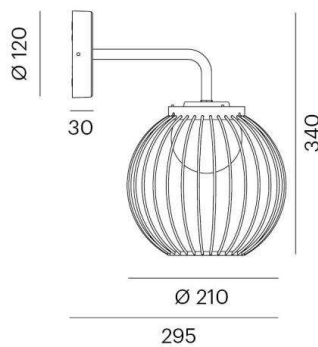

BOHO W**401-90019600**

BOHO SURFACE MOUNTED WALL LUMINAIRE black, similar to RAL 9011, light output direct, adapter/ceiling base black, IP65

**DRAWING****LIGHT DISTRIBUTION CURVE****TECHNICAL DETAILS**

System perform. [W]	7
Bulb type	AC LED
Colour temp. [K]	3000K
CRI	>80
Light output	direct
Voltage [V]	220-240V 50/60Hz
Height [mm]	338
Diameter [mm]	220
Troat [mm]	297
IP protection class	IP65
Voltage class	protection cl. I
Shock resistance	IK08
Net weight [kg]	4,80
Color lamp	black
RAL	9011
Color adapter/ceiling base	black
EAN-Number	9010506276091
Lifetime [h]	25 000