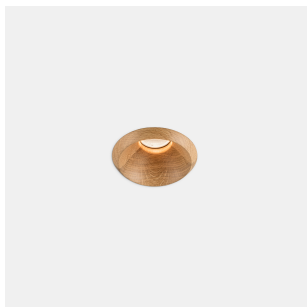

## Play Raw Oak Downlight

DESIGNER: Josep Patsi

 100

 0-25

|        | Material |
|--------|----------|
| Körper | Holz     |