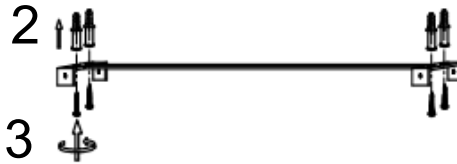

1

7

4

6

5

MAINS SUPPLY

LIVE - Possible colours : Red or Brown

LIGHT FITTING

LIVE

⊕ EARTH - Un sleeved copper or (Green / Yellow)

EARTH ⊕

NEUTRAL - Possible colours : Black or Blue

NEUTRAL

APPROVED
7/3/2023
ISSUE 1

Q.C