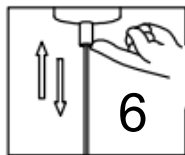

1

7

4

6

5

MAINS SUPPLY

LIVE - Possible colours : Red or Brown

LIGHT FITTING