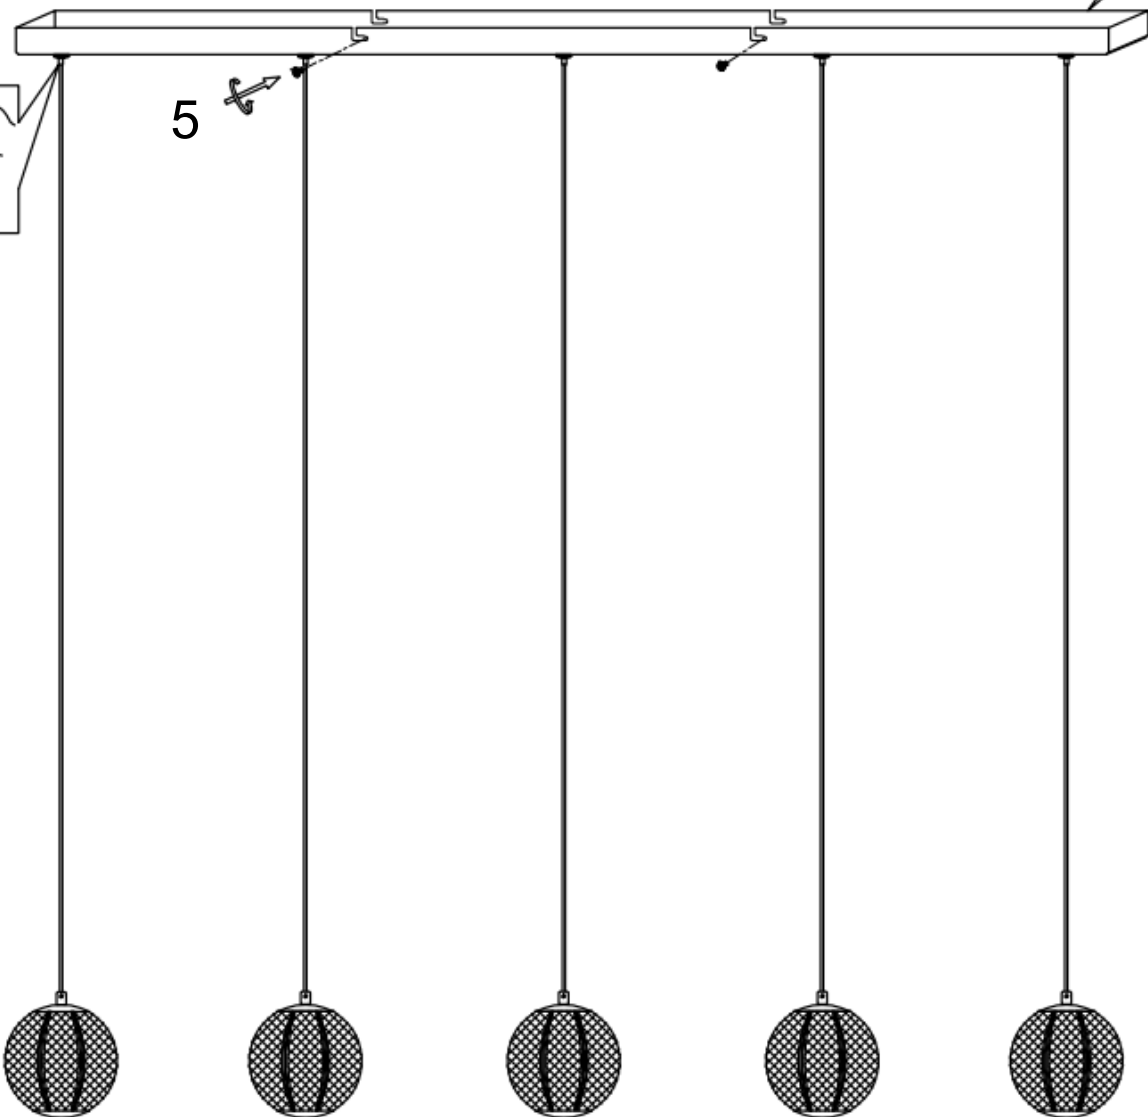

1

7

4

6

5

MAINS SUPPLY

LIVE - Possible colours : Red or Brown

LIGHT FITTING

LIVE

⊕ EARTH - Un sleeved copper or (Green / Yellow)

EARTH ⊕

NEUTRAL - Possible colours : Black or Blue

NEUTRAL

APPROVED
7/3/2023
ISSUE 1

Q.C