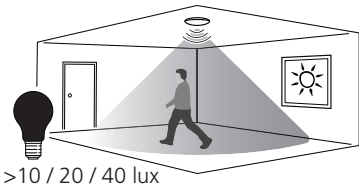

3000K
4000K
6500K

2	3	CCT
●	●	3000K
○	●	4000K
●	○	6500K
○	○	—