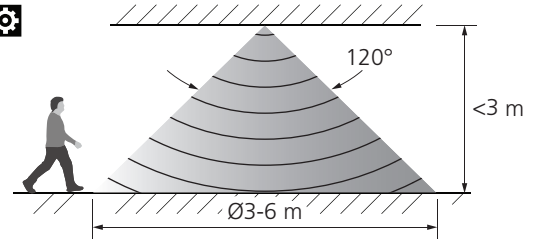

4	5	
●	●	10 lux
○	●	20 lux
●	○	40 lux
○	○	24 h