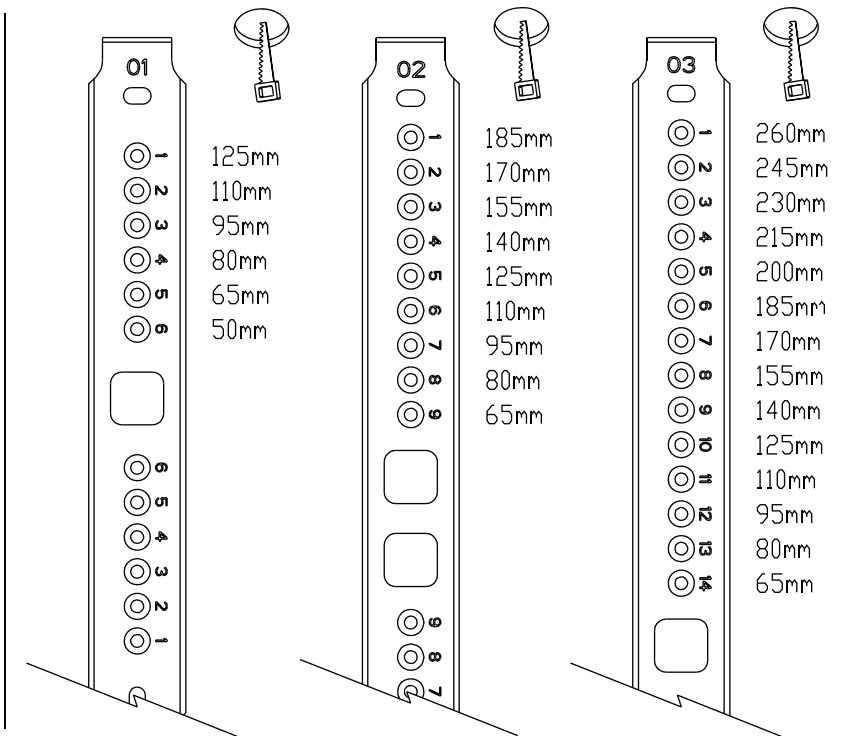

Item Code	L (mm)	W (mm)	H (mm)
0053147 0053148	225	225	60
0053149 0053152	285	285	60
0053150 0053151	360	360	60

1

2

3

4

Cool white 6500K  
 Natural white 4000K  
 Warm white 3000K

7a

⚡ AC 220-240V

5

6

WIRE:  $\Phi 9 \sim \Phi 10$  No need plastic cover  
WIRE:  $\Phi 6 \sim \Phi 9$  Need plastic cover

0053152

<b>1</b>	<b>Brightness</b>	<b>2</b>	<b>3</b>	<b>CCT</b>	<b>4</b>	<b>5</b>	<b>LUX</b>	<b>6</b>	<b>7</b>	<b>Delay</b>	<b>8</b>	<b>Light ON/OFF Settings</b>
●	50%(9W)	●	●	3000K	●	●	10lux	●	●	5s	●	ON (No Dimming)
○	100%(18W)	○	●	4000K	○	●	20lux	○	●	30s	○	OFF (Dimming - 1sec ON / 3 sec OFF)
		●	○	6500K	●	○	40lux	●	○	60		
		○	○	-	○	○	24h	○	○	180s		

9W  
●  
↑  
↓  
○  
18W

<b>1</b>	<b>POWER</b>
●	50% (9W)
○	100% (18W)

3000K  
4000K  
6500K

<b>2</b>	<b>3</b>	<b>CCT</b>
●	●	3000K
○	●	4000K
●	○	6500K
○	○	—

<b>4</b>	<b>5</b>	
●	●	10 lux
○	●	20 lux
●	○	40 lux
○	○	24 h