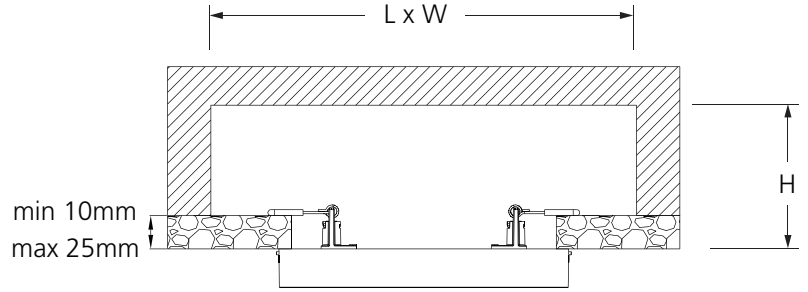

Item Code	L (mm)	W (mm)	H (mm)
0053147 0053148	225	225	60
0053149 0053152	285	285	60
0053150 0053151	360	360	60

1

2

3

4

Cool white 6500K  
 Natural white 4000K  
 Warm white 3000K

7a

⚡ AC 220-240V

5

6

WIRE:  $\Phi 9 \sim \Phi 10$  No need plastic cover  
WIRE:  $\Phi 6 \sim \Phi 9$  Need plastic cover

0053152

<b>1</b>	<b>Brightness</b>	<b>2</b>	<b>3</b>	<b>CCT</b>	<b>4</b>	<b>5</b>	<b>LUX</b>	<b>6</b>	<b>7</b>	<b>Delay</b>	<b>8</b>	<b>Light ON/OFF Settings</b>
●	50%(9W)	●	●	3000K	●	●	10lux	●	●	5s	●	ON (No Dimming)
○	100%(18W)	○	●	4000K	○	●	20lux	○	●	30s	○	OFF (Dimming - 1sec ON / 3 sec OFF)
		●	○	6500K	●	○	40lux	●	○	60		
		○	○	-	○	○	24h	○	○	180s		