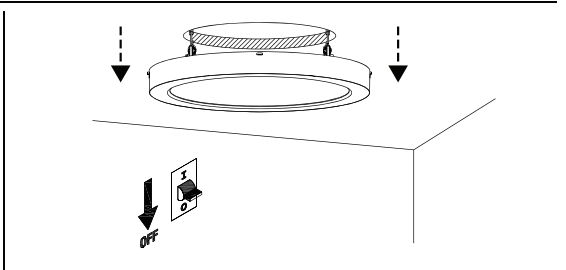

5

6

WIRE:  $\Phi 9 \sim \Phi 10$  No need plastic cover  
WIRE:  $\Phi 6 \sim \Phi 9$  Need plastic cover

0053152

<b>1</b>	<b>Brightness</b>	<b>2</b>	<b>3</b>	<b>CCT</b>	<b>4</b>	<b>5</b>	<b>LUX</b>	<b>6</b>	<b>7</b>	<b>Delay</b>	<b>8</b>	<b>Light ON/OFF Settings</b>
●	50%(9W)	●	●	3000K	●	●	10lux	●	●	5s	●	ON (No Dimming)
○	100%(18W)	○	●	4000K	○	●	20lux	○	●	30s	○	OFF (Dimming - 1sec ON / 3 sec OFF)
		●	○	6500K	●	○	40lux	●	○	60		
		○	○	-	○	○	24h	○	○	180s		