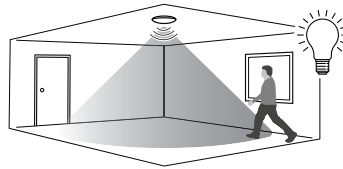

6	7	
●	●	5 sec
○	●	30 sec
●	○	60 sec
○	○	180 sec