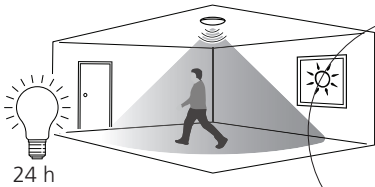

3000K
4000K
6500K

2	3	CCT
●	●	3000K
○	●	4000K
●	○	6500K
○	○	—