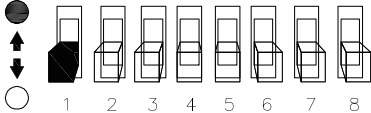

9W
●
↑
↓
○
18W

1	POWER
●	50% (9W)
○	100% (18W)