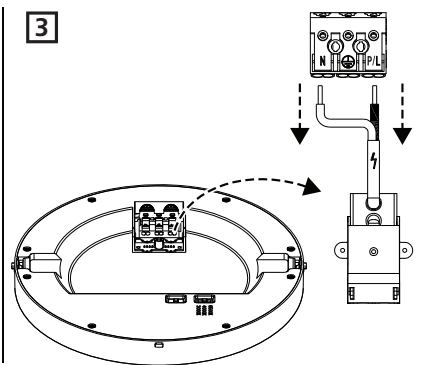

Item Code	L (mm)	W (mm)	H (mm)
0053147 0053148	225	225	60
0053149 0053152	285	285	60
0053150 0053151	360	360	60

1

2

3

4

Cool white 6500K  
 Natural white 4000K  
 Warm white 3000K

7a

⚡ AC 220-240V

5

6

WIRE:  $\Phi 9 \sim \Phi 10$  No need plastic cover  
WIRE:  $\Phi 6 \sim \Phi 9$  Need plastic cover

0053152

<b>1</b>	<b>Brightness</b>	<b>2</b>	<b>3</b>	<b>CCT</b>	<b>4</b>	<b>5</b>	<b>LUX</b>	<b>6</b>	<b>7</b>	<b>Delay</b>	<b>8</b>	<b>Light ON/OFF Settings</b>
●	50%(9W)	●	●	3000K	●	●	10lux	●	●	5s	●	ON (No Dimming)
○	100%(18W)	○	●	4000K	○	●	20lux	○	●	30s	○	OFF (Dimming - 1sec ON / 3 sec OFF)
		●	○	6500K	●	○	40lux	●	○	60		
		○	○	-	○	○	24h	○	○	180s		