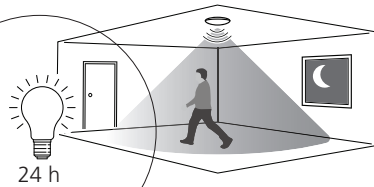

3000K
4000K
6500K

2	3	CCT
●	●	3000K
○	●	4000K
●	○	6500K
○	○	—