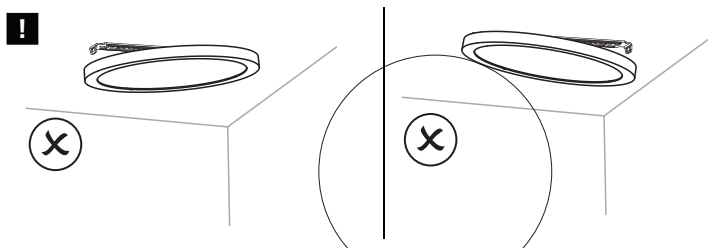

Item Code	L (mm)	W (mm)	H (mm)
0053147 0053148	225	225	60
0053149 0053152	285	285	60
0053150 0053151	360	360	60

1

2

3

4

Cool white 6500K  
 Natural white 4000K  
 Warm white 3000K

7a

⚡ AC 220-240V

5

6

WIRE:  $\Phi 9 \sim \Phi 10$  No need plastic cover  
WIRE:  $\Phi 6 \sim \Phi 9$  Need plastic cover

0053152

<b>1</b>	<b>Brightness</b>	<b>2</b>	<b>3</b>	<b>CCT</b>	<b>4</b>	<b>5</b>	<b>LUX</b>	<b>6</b>	<b>7</b>	<b>Delay</b>	<b>8</b>	<b>Light ON/OFF Settings</b>
●	50%(9W)	●	●	3000K	●	●	10lux	●	●	5s	●	ON (No Dimming)
○	100%(18W)	○	●	4000K	○	●	20lux	○	●	30s	○	OFF (Dimming - 1sec ON / 3 sec OFF)
		●	○	6500K	●	○	40lux	●	○	60		
		○	○	-	○	○	24h	○	○	180s		