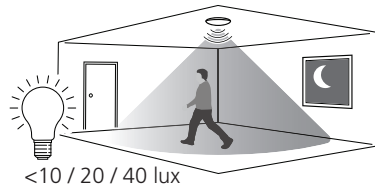

3000K
4000K
6500K

2	3	CCT
●	●	3000K
○	●	4000K
●	○	6500K
○	○	—