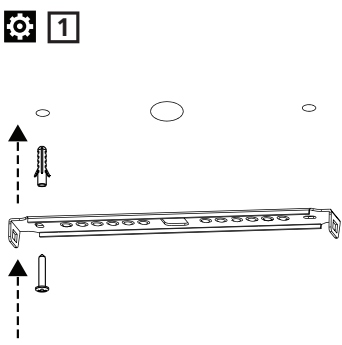

Item Code	L (mm)	W (mm)	H (mm)
0053147 0053148	225	225	60
0053149 0053152	285	285	60
0053150 0053151	360	360	60

1

2

3

4

Cool white 6500K  
 Natural white 4000K  
 Warm white 3000K

7a

⚡ AC 220-240V

5

6

WIRE:  $\Phi 9 \sim \Phi 10$  No need plastic cover  
WIRE:  $\Phi 6 \sim \Phi 9$  Need plastic cover

0053152

<b>1</b>	<b>Brightness</b>	<b>2</b>	<b>3</b>	<b>CCT</b>	<b>4</b>	<b>5</b>	<b>LUX</b>	<b>6</b>	<b>7</b>	<b>Delay</b>	<b>8</b>	<b>Light ON/OFF Settings</b>
●	50%(9W)	●	●	3000K	●	●	10lux	●	●	5s	●	ON (No Dimming)
○	100%(18W)	○	●	4000K	○	●	20lux	○	●	30s	○	OFF (Dimming - 1sec ON / 3 sec OFF)
		●	○	6500K	●	○	40lux	●	○	60		
		○	○	-	○	○	24h	○	○	180s		