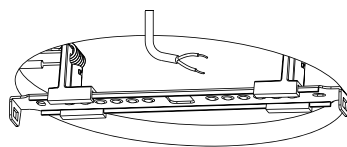

Item Code	L (mm)	W (mm)	H (mm)
0053147 0053148	225	225	60
0053149 0053152	285	285	60
0053150 0053151	360	360	60

1

2

3

4

Cool white 6500K  
 Natural white 4000K  
 Warm white 3000K

7a

⚡ AC 220-240V

5

6

WIRE:  $\Phi 9 \sim \Phi 10$  No need plastic cover  
WIRE:  $\Phi 6 \sim \Phi 9$  Need plastic cover

0053152

<b>1</b>	<b>Brightness</b>	<b>2</b>	<b>3</b>	<b>CCT</b>	<b>4</b>	<b>5</b>	<b>LUX</b>	<b>6</b>	<b>7</b>	<b>Delay</b>	<b>8</b>	<b>Light ON/OFF Settings</b>
●	50%(9W)	●	●	3000K	●	●	10lux	●	●	5s	●	ON (No Dimming)
○	100%(18W)	○	●	4000K	○	●	20lux	○	●	30s	○	OFF (Dimming - 1sec ON / 3 sec OFF)
		●	○	6500K	●	○	40lux	●	○	60		
		○	○	-	○	○	24h	○	○	180s		