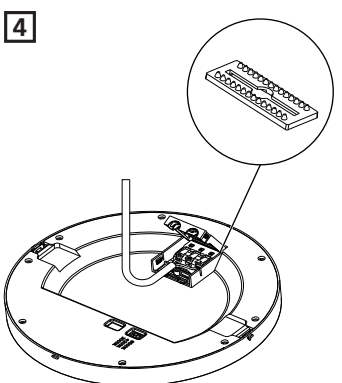

Item Code	L (mm)	W (mm)	H (mm)
0053147 0053148	225	225	60
0053149 0053152	285	285	60
0053150 0053151	360	360	60

1

2

3

4

Cool white 6500K  
 Natural white 4000K  
 Warm white 3000K

7a

⚡ AC 220-240V

5

6

WIRE:  $\Phi 9 \sim \Phi 10$  No need plastic cover  
WIRE:  $\Phi 6 \sim \Phi 9$  Need plastic cover

0053152

<b>1</b>	<b>Brightness</b>	<b>2</b>	<b>3</b>	<b>CCT</b>	<b>4</b>	<b>5</b>	<b>LUX</b>	<b>6</b>	<b>7</b>	<b>Delay</b>	<b>8</b>	<b>Light ON/OFF Settings</b>
●	50%(9W)	●	●	3000K	●	●	10lux	●	●	5s	●	ON (No Dimming)
○	100%(18W)	○	●	4000K	○	●	20lux	○	●	30s	○	OFF (Dimming - 1sec ON / 3 sec OFF)
		●	○	6500K	●	○	40lux	●	○	60		
		○	○	-	○	○	24h	○	○	180s		