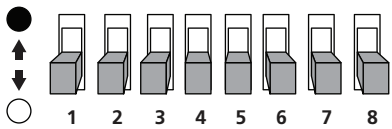

Item Code	L (mm)	W (mm)	H (mm)
0053147 0053148	225	225	60
0053149 0053152	285	285	60
0053150 0053151	360	360	60

1

2

3

4

Cool white 6500K  
 Natural white 4000K  
 Warm white 3000K

7a

⚡ AC 220-240V

5

6

WIRE:  $\Phi 9 \sim \Phi 10$  No need plastic cover  
WIRE:  $\Phi 6 \sim \Phi 9$  Need plastic cover

0053152

<b>1</b>	<b>Brightness</b>	<b>2</b>	<b>3</b>	<b>CCT</b>	<b>4</b>	<b>5</b>	<b>LUX</b>	<b>6</b>	<b>7</b>	<b>Delay</b>	<b>8</b>	<b>Light ON/OFF Settings</b>
●	50%(9W)	●	●	3000K	●	●	10lux	●	●	5s	●	ON (No Dimming)
○	100%(18W)	○	●	4000K	○	●	20lux	○	●	30s	○	OFF (Dimming - 1sec ON / 3 sec OFF)
		●	○	6500K	●	○	40lux	●	○	60		
		○	○	-	○	○	24h	○	○	180s		