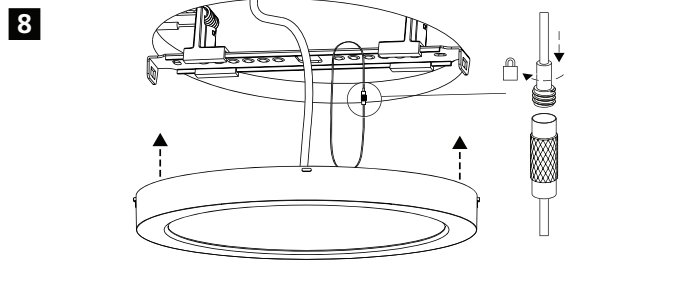

Item Code	L (mm)	W (mm)	H (mm)
0053147 0053148	225	225	60
0053149 0053152	285	285	60
0053150 0053151	360	360	60

1

2

3

4

Cool white 6500K  
 Natural white 4000K  
 Warm white 3000K

7a

⚡ AC 220-240V

5

6

WIRE:  $\Phi 9 \sim \Phi 10$  No need plastic cover  
WIRE:  $\Phi 6 \sim \Phi 9$  Need plastic cover

0053152

<b>1</b>	<b>Brightness</b>	<b>2</b>	<b>3</b>	<b>CCT</b>	<b>4</b>	<b>5</b>	<b>LUX</b>	<b>6</b>	<b>7</b>	<b>Delay</b>	<b>8</b>	<b>Light ON/OFF Settings</b>
●	50%(9W)	●	●	3000K	●	●	10lux	●	●	5s	●	ON (No Dimming)
○	100%(18W)	○	●	4000K	○	●	20lux	○	●	30s	○	OFF (Dimming - 1sec ON / 3 sec OFF)
		●	○	6500K	●	○	40lux	●	○	60		
		○	○	-	○	○	24h	○	○	180s		