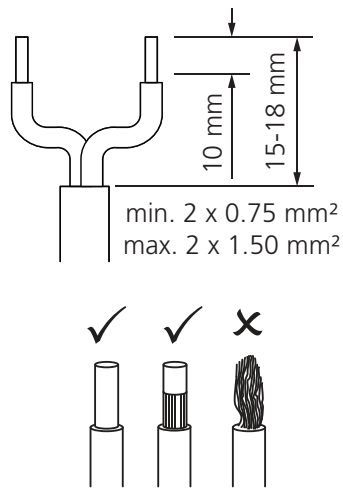

Item Code	L (mm)	W (mm)	H (mm)
0053147 0053148	225	225	60
0053149 0053152	285	285	60
0053150 0053151	360	360	60

1

2

3

4

Cool white 6500K  
 Natural white 4000K  
 Warm white 3000K

7a

⚡ AC 220-240V

5

6

WIRE:  $\Phi 9 \sim \Phi 10$  No need plastic cover  
WIRE:  $\Phi 6 \sim \Phi 9$  Need plastic cover

0053152

<b>1</b>	<b>Brightness</b>	<b>2</b>	<b>3</b>	<b>CCT</b>	<b>4</b>	<b>5</b>	<b>LUX</b>	<b>6</b>	<b>7</b>	<b>Delay</b>	<b>8</b>	<b>Light ON/OFF Settings</b>
●	50%(9W)	●	●	3000K	●	●	10lux	●	●	5s	●	ON (No Dimming)
○	100%(18W)	○	●	4000K	○	●	20lux	○	●	30s	○	OFF (Dimming - 1sec ON / 3 sec OFF)
		●	○	6500K	●	○	40lux	●	○	60		
		○	○	-	○	○	24h	○	○	180s		