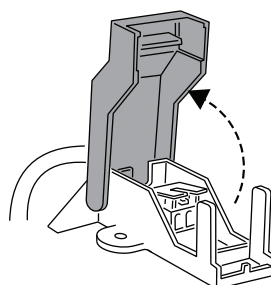

Item Code	L (mm)	W (mm)	H (mm)
0053147 0053148	225	225	60
0053149 0053152	285	285	60
0053150 0053151	360	360	60

1

2

3

4

Cool white 6500K  
 Natural white 4000K  
 Warm white 3000K

7a

⚡ AC 220-240V

5

6

WIRE:  $\Phi 9 \sim \Phi 10$  No need plastic cover  
WIRE:  $\Phi 6 \sim \Phi 9$  Need plastic cover

0053152

<b>1</b>	<b>Brightness</b>	<b>2</b>	<b>3</b>	<b>CCT</b>	<b>4</b>	<b>5</b>	<b>LUX</b>	<b>6</b>	<b>7</b>	<b>Delay</b>	<b>8</b>	<b>Light ON/OFF Settings</b>
●	50%(9W)	●	●	3000K	●	●	10lux	●	●	5s	●	ON (No Dimming)
○	100%(18W)	○	●	4000K	○	●	20lux	○	●	30s	○	OFF (Dimming - 1sec ON / 3 sec OFF)
		●	○	6500K	●	○	40lux	●	○	60		
		○	○	-	○	○	24h	○	○	180s		