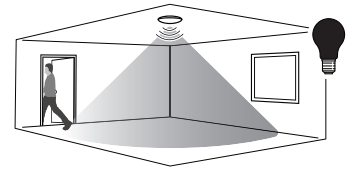

6	7	
●	●	5 sec
○	●	30 sec
●	○	60 sec
○	○	180 sec