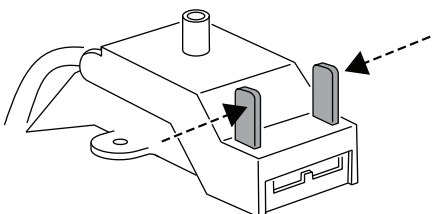

Item Code	L (mm)	W (mm)	H (mm)
0053147 0053148	225	225	60
0053149 0053152	285	285	60
0053150 0053151	360	360	60

1

2

3

4

Cool white 6500K  
 Natural white 4000K  
 Warm white 3000K

7a

⚡ AC 220-240V

5

6

WIRE:  $\Phi 9 \sim \Phi 10$  No need plastic cover  
WIRE:  $\Phi 6 \sim \Phi 9$  Need plastic cover

0053152

<b>1</b>	<b>Brightness</b>	<b>2</b>	<b>3</b>	<b>CCT</b>	<b>4</b>	<b>5</b>	<b>LUX</b>	<b>6</b>	<b>7</b>	<b>Delay</b>	<b>8</b>	<b>Light ON/OFF Settings</b>
●	50%(9W)	●	●	3000K	●	●	10lux	●	●	5s	●	ON (No Dimming)
○	100%(18W)	○	●	4000K	○	●	20lux	○	●	30s	○	OFF (Dimming - 1sec ON / 3 sec OFF)
		●	○	6500K	●	○	40lux	●	○	60		
		○	○	-	○	○	24h	○	○	180s		