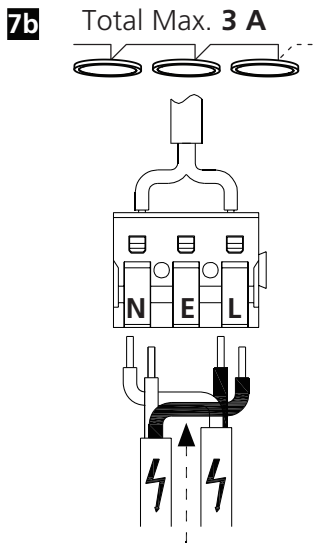

Item Code	L (mm)	W (mm)	H (mm)
0053147 0053148	225	225	60
0053149 0053152	285	285	60
0053150 0053151	360	360	60

1

2

3

4

Cool white 6500K  
 Natural white 4000K  
 Warm white 3000K

7a

⚡ AC 220-240V

5

6

WIRE:  $\Phi 9 \sim \Phi 10$  No need plastic cover  
WIRE:  $\Phi 6 \sim \Phi 9$  Need plastic cover

0053152

<b>1</b>	<b>Brightness</b>	<b>2</b>	<b>3</b>	<b>CCT</b>	<b>4</b>	<b>5</b>	<b>LUX</b>	<b>6</b>	<b>7</b>	<b>Delay</b>	<b>8</b>	<b>Light ON/OFF Settings</b>
●	50%(9W)	●	●	3000K	●	●	10lux	●	●	5s	●	ON (No Dimming)
○	100%(18W)	○	●	4000K	○	●	20lux	○	●	30s	○	OFF (Dimming - 1sec ON / 3 sec OFF)
		●	○	6500K	●	○	40lux	●	○	60		
		○	○	-	○	○	24h	○	○	180s		