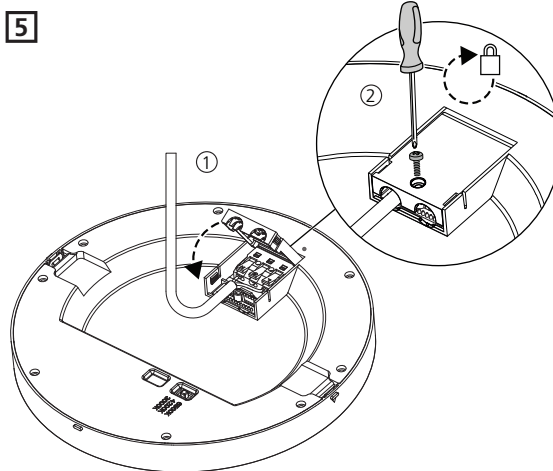

Item Code	L (mm)	W (mm)	H (mm)
0053147 0053148	225	225	60
0053149 0053152	285	285	60
0053150 0053151	360	360	60

1

2

3

4

Cool white 6500K  
 Natural white 4000K  
 Warm white 3000K

7a

⚡ AC 220-240V

5

6

WIRE:  $\Phi 9 \sim \Phi 10$  No need plastic cover  
WIRE:  $\Phi 6 \sim \Phi 9$  Need plastic cover

0053152

<b>1</b>	<b>Brightness</b>	<b>2</b>	<b>3</b>	<b>CCT</b>	<b>4</b>	<b>5</b>	<b>LUX</b>	<b>6</b>	<b>7</b>	<b>Delay</b>	<b>8</b>	<b>Light ON/OFF Settings</b>
●	50%(9W)	●	●	3000K	●	●	10lux	●	●	5s	●	ON (No Dimming)
○	100%(18W)	○	●	4000K	○	●	20lux	○	●	30s	○	OFF (Dimming - 1sec ON / 3 sec OFF)
		●	○	6500K	●	○	40lux	●	○	60		
		○	○	-	○	○	24h	○	○	180s		