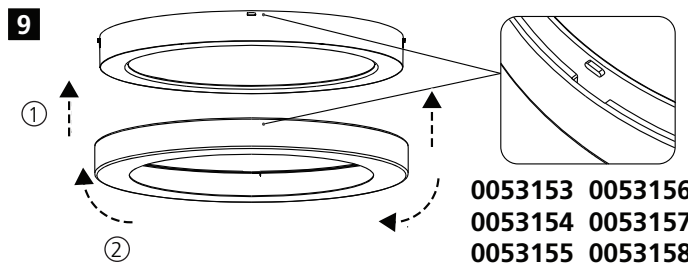

Item Code	L (mm)	W (mm)	H (mm)
0053147 0053148	225	225	60
0053149 0053152	285	285	60
0053150 0053151	360	360	60

1

2

3

4

Cool white 6500K  
 Natural white 4000K  
 Warm white 3000K

7a

⚡ AC 220-240V

5

6

WIRE:  $\Phi 9 \sim \Phi 10$  No need plastic cover  
WIRE:  $\Phi 6 \sim \Phi 9$  Need plastic cover

0053152

<b>1</b>	<b>Brightness</b>	<b>2</b>	<b>3</b>	<b>CCT</b>	<b>4</b>	<b>5</b>	<b>LUX</b>	<b>6</b>	<b>7</b>	<b>Delay</b>	<b>8</b>	<b>Light ON/OFF Settings</b>
●	50%(9W)	●	●	3000K	●	●	10lux	●	●	5s	●	ON (No Dimming)
○	100%(18W)	○	●	4000K	○	●	20lux	○	●	30s	○	OFF (Dimming - 1sec ON / 3 sec OFF)
		●	○	6500K	●	○	40lux	●	○	60		
		○	○	-	○	○	24h	○	○	180s		