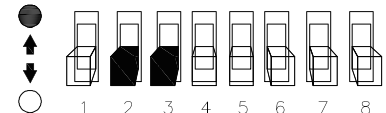

3000K
4000K
6500K

2	3	CCT
●	●	3000K
○	●	4000K
●	○	6500K
○	○	—