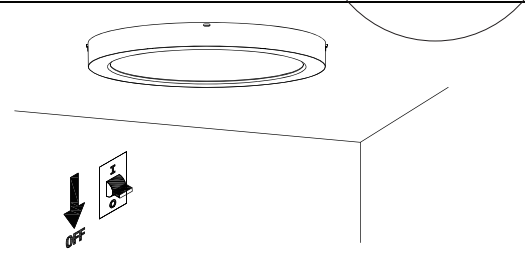

5

6

WIRE:  $\Phi 9 \sim \Phi 10$  No need plastic cover  
WIRE:  $\Phi 6 \sim \Phi 9$  Need plastic cover

0053152

<b>1</b>	<b>Brightness</b>	<b>2</b>	<b>3</b>	<b>CCT</b>	<b>4</b>	<b>5</b>	<b>LUX</b>	<b>6</b>	<b>7</b>	<b>Delay</b>	<b>8</b>	<b>Light ON/OFF Settings</b>
●	50%(9W)	●	●	3000K	●	●	10lux	●	●	5s	●	ON (No Dimming)
○	100%(18W)	○	●	4000K	○	●	20lux	○	●	30s	○	OFF (Dimming - 1sec ON / 3 sec OFF)
		●	○	6500K	●	○	40lux	●	○	60		
		○	○	-	○	○	24h	○	○	180s		