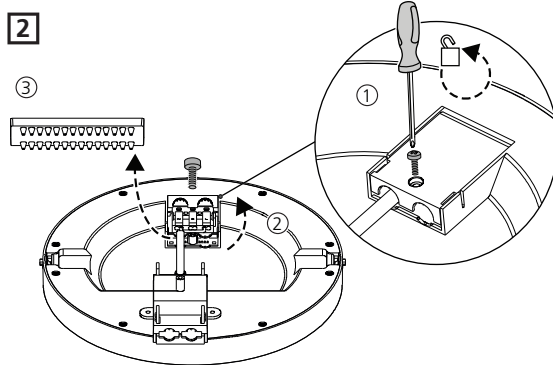

Item Code	L (mm)	W (mm)	H (mm)
0053147 0053148	225	225	60
0053149 0053152	285	285	60
0053150 0053151	360	360	60

1

2

3

4

Cool white 6500K  
 Natural white 4000K  
 Warm white 3000K

7a

⚡ AC 220-240V

5

6

WIRE:  $\Phi 9 \sim \Phi 10$  No need plastic cover  
WIRE:  $\Phi 6 \sim \Phi 9$  Need plastic cover

0053152

<b>1</b>	<b>Brightness</b>	<b>2</b>	<b>3</b>	<b>CCT</b>	<b>4</b>	<b>5</b>	<b>LUX</b>	<b>6</b>	<b>7</b>	<b>Delay</b>	<b>8</b>	<b>Light ON/OFF Settings</b>
●	50%(9W)	●	●	3000K	●	●	10lux	●	●	5s	●	ON (No Dimming)
○	100%(18W)	○	●	4000K	○	●	20lux	○	●	30s	○	OFF (Dimming - 1sec ON / 3 sec OFF)
		●	○	6500K	●	○	40lux	●	○	60		
		○	○	-	○	○	24h	○	○	180s		