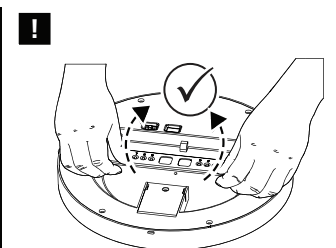

5

6

WIRE:  $\Phi 9 \sim \Phi 10$  No need plastic cover  
WIRE:  $\Phi 6 \sim \Phi 9$  Need plastic cover

0053152

<b>1</b>	<b>Brightness</b>	<b>2</b>	<b>3</b>	<b>CCT</b>	<b>4</b>	<b>5</b>	<b>LUX</b>	<b>6</b>	<b>7</b>	<b>Delay</b>	<b>8</b>	<b>Light ON/OFF Settings</b>
●	50%(9W)	●	●	3000K	●	●	10lux	●	●	5s	●	ON (No Dimming)
○	100%(18W)	○	●	4000K	○	●	20lux	○	●	30s	○	OFF (Dimming - 1sec ON / 3 sec OFF)
		●	○	6500K	●	○	40lux	●	○	60		
		○	○	-	○	○	24h	○	○	180s		