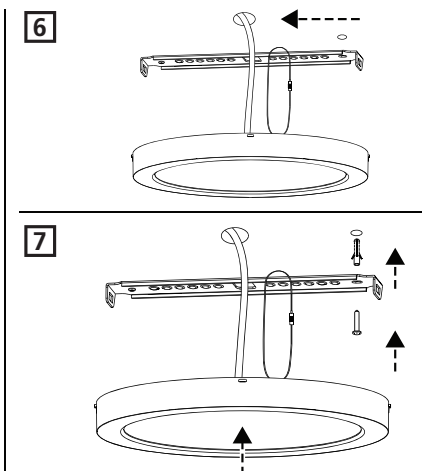

Item Code	L (mm)	W (mm)	H (mm)
0053147 0053148	225	225	60
0053149 0053152	285	285	60
0053150 0053151	360	360	60

1

2

3

4

Cool white 6500K  
 Natural white 4000K  
 Warm white 3000K

7a

⚡ AC 220-240V

5

6

WIRE:  $\Phi 9 \sim \Phi 10$  No need plastic cover  
WIRE:  $\Phi 6 \sim \Phi 9$  Need plastic cover

0053152

<b>1</b>	<b>Brightness</b>	<b>2</b>	<b>3</b>	<b>CCT</b>	<b>4</b>	<b>5</b>	<b>LUX</b>	<b>6</b>	<b>7</b>	<b>Delay</b>	<b>8</b>	<b>Light ON/OFF Settings</b>
●	50%(9W)	●	●	3000K	●	●	10lux	●	●	5s	●	ON (No Dimming)
○	100%(18W)	○	●	4000K	○	●	20lux	○	●	30s	○	OFF (Dimming - 1sec ON / 3 sec OFF)
		●	○	6500K	●	○	40lux	●	○	60		
		○	○	-	○	○	24h	○	○	180s		