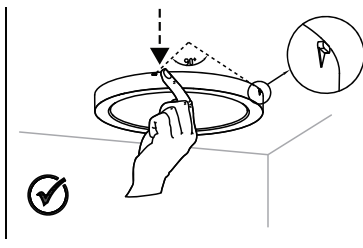

5

6

WIRE:  $\Phi 9 \sim \Phi 10$  No need plastic cover  
WIRE:  $\Phi 6 \sim \Phi 9$  Need plastic cover

0053152

<b>1</b>	<b>Brightness</b>	<b>2</b>	<b>3</b>	<b>CCT</b>	<b>4</b>	<b>5</b>	<b>LUX</b>	<b>6</b>	<b>7</b>	<b>Delay</b>	<b>8</b>	<b>Light ON/OFF Settings</b>
●	50%(9W)	●	●	3000K	●	●	10lux	●	●	5s	●	ON (No Dimming)
○	100%(18W)	○	●	4000K	○	●	20lux	○	●	30s	○	OFF (Dimming - 1sec ON / 3 sec OFF)
		●	○	6500K	●	○	40lux	●	○	60		
		○	○	-	○	○	24h	○	○	180s		