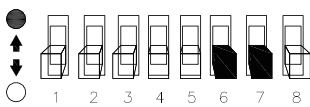

6	7	
●	●	5 sec
○	●	30 sec
●	○	60 sec
○	○	180 sec