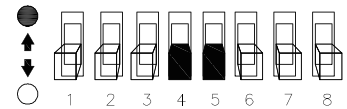

5

6

WIRE:  $\Phi 9 \sim \Phi 10$  No need plastic cover  
WIRE:  $\Phi 6 \sim \Phi 9$  Need plastic cover

0053152

<b>1</b>	<b>Brightness</b>	<b>2</b>	<b>3</b>	<b>CCT</b>	<b>4</b>	<b>5</b>	<b>LUX</b>	<b>6</b>	<b>7</b>	<b>Delay</b>	<b>8</b>	<b>Light ON/OFF Settings</b>
●	50%(9W)	●	●	3000K	●	●	10lux	●	●	5s	●	ON (No Dimming)
○	100%(18W)	○	●	4000K	○	●	20lux	○	●	30s	○	OFF (Dimming - 1sec ON / 3 sec OFF)
		●	○	6500K	●	○	40lux	●	○	60		
		○	○	-	○	○	24h	○	○	180s		

9W  
●  
↑  
↓  
○  
18W

<b>1</b>	<b>POWER</b>
●	50% (9W)
○	100% (18W)

3000K  
4000K  
6500K

<b>2</b>	<b>3</b>	<b>CCT</b>
●	●	3000K
○	●	4000K
●	○	6500K
○	○	—

<b>4</b>	<b>5</b>	
●	●	10 lux
○	●	20 lux
●	○	40 lux
○	○	24 h