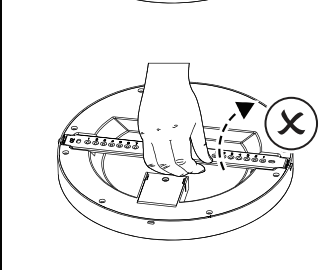

5

6

WIRE:  $\Phi 9 \sim \Phi 10$  No need plastic cover  
WIRE:  $\Phi 6 \sim \Phi 9$  Need plastic cover

0053152

<b>1</b>	<b>Brightness</b>	<b>2</b>	<b>3</b>	<b>CCT</b>	<b>4</b>	<b>5</b>	<b>LUX</b>	<b>6</b>	<b>7</b>	<b>Delay</b>	<b>8</b>	<b>Light ON/OFF Settings</b>
●	50%(9W)	●	●	3000K	●	●	10lux	●	●	5s	●	ON (No Dimming)
○	100%(18W)	○	●	4000K	○	●	20lux	○	●	30s	○	OFF (Dimming - 1sec ON / 3 sec OFF)
		●	○	6500K	●	○	40lux	●	○	60		
		○	○	-	○	○	24h	○	○	180s		