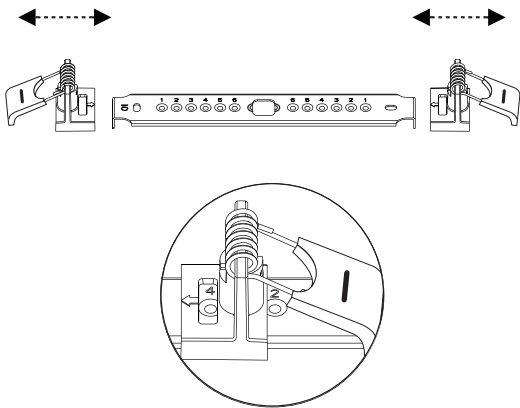

Item Code	L (mm)	W (mm)	H (mm)
0053147 0053148	225	225	60
0053149 0053152	285	285	60
0053150 0053151	360	360	60

1

2

3

4

Cool white 6500K  
 Natural white 4000K  
 Warm white 3000K

7a

⚡ AC 220-240V

5

6

WIRE:  $\Phi 9 \sim \Phi 10$  No need plastic cover  
WIRE:  $\Phi 6 \sim \Phi 9$  Need plastic cover

0053152

<b>1</b>	<b>Brightness</b>	<b>2</b>	<b>3</b>	<b>CCT</b>	<b>4</b>	<b>5</b>	<b>LUX</b>	<b>6</b>	<b>7</b>	<b>Delay</b>	<b>8</b>	<b>Light ON/OFF Settings</b>
●	50%(9W)	●	●	3000K	●	●	10lux	●	●	5s	●	ON (No Dimming)
○	100%(18W)	○	●	4000K	○	●	20lux	○	●	30s	○	OFF (Dimming - 1sec ON / 3 sec OFF)
		●	○	6500K	●	○	40lux	●	○	60		
		○	○	-	○	○	24h	○	○	180s		