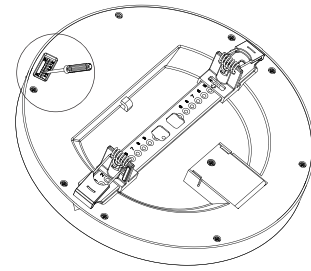

Item Code	L (mm)	W (mm)	H (mm)
0053147 0053148	225	225	60
0053149 0053152	285	285	60
0053150 0053151	360	360	60

1

2

3

4

Cool white 6500K  
 Natural white 4000K  
 Warm white 3000K

7a

⚡ AC 220-240V

5

6

WIRE:  $\Phi 9 \sim \Phi 10$  No need plastic cover  
WIRE:  $\Phi 6 \sim \Phi 9$  Need plastic cover

0053152

<b>1</b>	<b>Brightness</b>	<b>2</b>	<b>3</b>	<b>CCT</b>	<b>4</b>	<b>5</b>	<b>LUX</b>	<b>6</b>	<b>7</b>	<b>Delay</b>	<b>8</b>	<b>Light ON/OFF Settings</b>
●	50%(9W)	●	●	3000K	●	●	10lux	●	●	5s	●	ON (No Dimming)
○	100%(18W)	○	●	4000K	○	●	20lux	○	●	30s	○	OFF (Dimming - 1sec ON / 3 sec OFF)
		●	○	6500K	●	○	40lux	●	○	60		
		○	○	-	○	○	24h	○	○	180s		