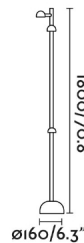

BROT is a fun design collection for outdoor lighting created by Yembara Studio. With warm light, the pole lamp design is minimalist and very modern. This lamp has a 1.8 meter cable so you can place it wherever you want. It also has a built - in spike for easy installation.

General characteristics

Type	I
IP	65
voltage	100V-240V
Hertz	50/60Hz
Cable meters	1800mm
Power	21W

Material

Body/Structure	Aluminium
Diffuser	Glass

Finish

Body/Structure	Black
Diffuser	Opal

Lighting characteristics