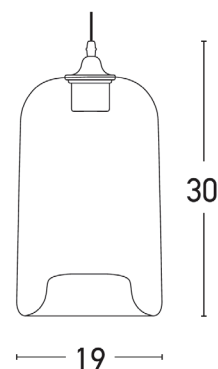

Interior Lighting

14101 Pendant light

Bulb:	1xE27, MAX 40W
Voltage:	220-240V
Operating Frequency:	50/60HZ
IP:	IP20
Class:	I
Color:	Grey
Material:	Glass
Cable Length:	150cm
Height:	30cm
Diameter:	19cm
Net Weight:	1.6kg

Description

Modern pendant light from glass in grey color.

E27
LAMP

5213006844690

PRODUCT DATA SHEET