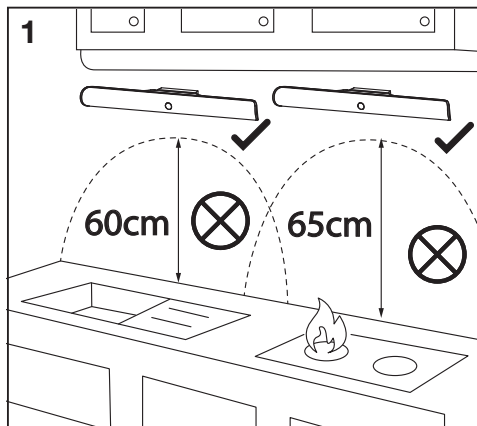

LINEAR LED SWIVEL MOBILE

	EAN	W	lm Light Source	lm Output	K	IP	⊖ (°C)	V _{DC}	mA	∠ (°)	📄
LINEAR LED SWIVEL MOB SEN35CM830USB	4099854096556	4	325	300	3000	20	-20...+30	Charge: 5 Lamp: 4.2	Charge: 1000 Lamp: 890	120	15 000

	EAN	This product contains a light source of energy efficiency class	Contained Light Source
LINEAR LED SWIVEL MOB SEN35CM830USB	4099854096556	G	Contains 1 light source 

Points de collecte sur www.quefairedemesdechets.fr