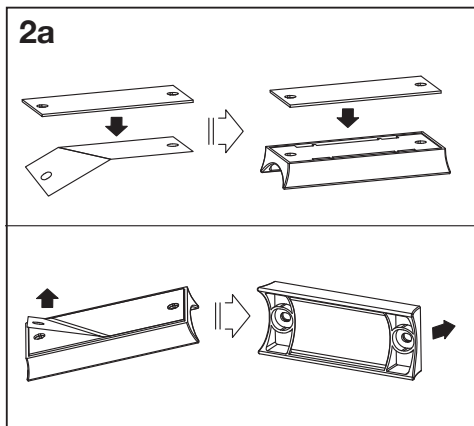

LINEAR LED SWIVEL MOBILE

	EAN	W	lm Light Source	lm Output	K	IP	⊖ (°C)	V _{DC}	mA	∠ (°)	📄
LINEAR LED SWIVEL MOB SEN35CM830USB	4099854096556	4	325	300	3000	20	-20...+30	Charge: 5 Lamp: 4.2	Charge: 1000 Lamp: 890	120	15 000

	EAN	This product contains a light source of energy efficiency class	Contained Light Source
LINEAR LED SWIVEL MOB SEN35CM830USB	4099854096556	G	Contains 1 light source 

Points de collecte sur www.quefairedemesdechets.fr