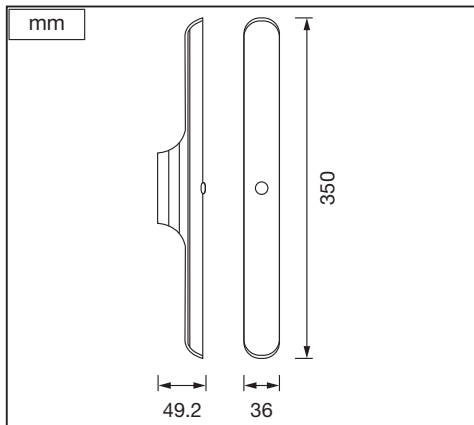

LINEAR LED SWIVEL MOBILE

	EAN	W	lm Light Source	lm Output	K	IP	⊖ (°C)	V _{DC}	mA	∠ (°)	📄
LINEAR LED SWIVEL MOB SEN35CM830USB	4099854096556	4	325	300	3000	20	-20...+30	Charge: 5 Lamp: 4.2	Charge: 1000 Lamp: 890	120	15 000

	EAN	This product contains a light source of energy efficiency class	Contained Light Source
LINEAR LED SWIVEL MOB SEN35CM830USB	4099854096556	G	Contains 1 light source 

Points de collecte sur www.quefairedemesdechets.fr