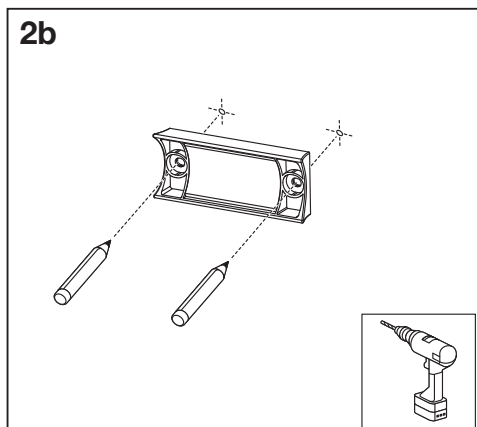

LINEAR LED SWIVEL MOBILE

	EAN	W	lm Light Source	lm Output	K	IP	⊖ (°C)	V _{DC}	mA	∠ (°)	📄
LINEAR LED SWIVEL MOB SEN35CM830USB	4099854096556	4	325	300	3000	20	-20...+30	Charge: 5 Lamp: 4.2	Charge: 1000 Lamp: 890	120	15 000

	EAN	This product contains a light source of energy efficiency class	Contained Light Source
LINEAR LED SWIVEL MOB SEN35CM830USB	4099854096556	G	Contains 1 light source 

Points de collecte sur www.quefairedemesdechets.fr