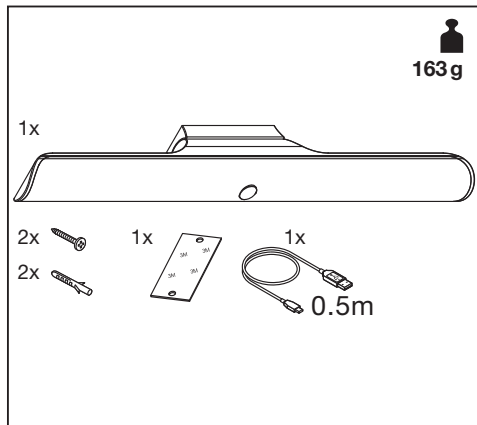

LINEAR LED SWIVEL MOBILE

	EAN	W	lm Light Source	lm Output	K	IP	⊖ (°C)	V _{DC}	mA	∠ (°)	📄
LINEAR LED SWIVEL MOB SEN35CM830USB	4099854096556	4	325	300	3000	20	-20...+30	Charge: 5 Lamp: 4.2	Charge: 1000 Lamp: 890	120	15 000

	EAN	This product contains a light source of energy efficiency class	Contained Light Source
LINEAR LED SWIVEL MOB SEN35CM830USB	4099854096556	G	Contains 1 light source 

Points de collecte sur www.quefairedemesdechets.fr