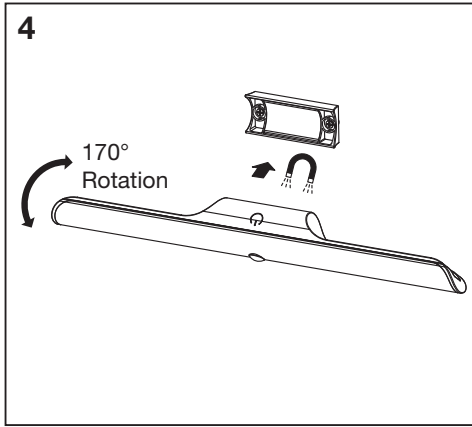

LINEAR LED SWIVEL MOBILE

	EAN	W	lm Light Source	lm Output	K	IP	⊖ (°C)	V _{DC}	mA	∠ (°)	📄
LINEAR LED SWIVEL MOB SEN35CM830USB	4099854096556	4	325	300	3000	20	-20...+30	Charge: 5 Lamp: 4.2	Charge: 1000 Lamp: 890	120	15 000

	EAN	This product contains a light source of energy efficiency class	Contained Light Source
LINEAR LED SWIVEL MOB SEN35CM830USB	4099854096556	G	Contains 1 light source 

Points de collecte sur www.quefairedemesdechets.fr