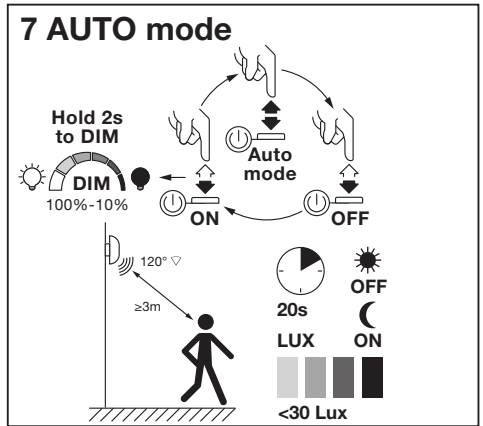

LINEAR LED SWIVEL MOBILE

	EAN	W	lm Light Source	lm Output	K	IP	⊖ (°C)	V _{DC}	mA	∠ (°)	📄
LINEAR LED SWIVEL MOB SEN35CM830USB	4099854096556	4	325	300	3000	20	-20...+30	Charge: 5 Lamp: 4.2	Charge: 1000 Lamp: 890	120	15 000

	EAN	This product contains a light source of energy efficiency class	Contained Light Source
LINEAR LED SWIVEL MOB SEN35CM830USB	4099854096556	G	Contains 1 light source 

Points de collecte sur www.quefairedemesdechets.fr