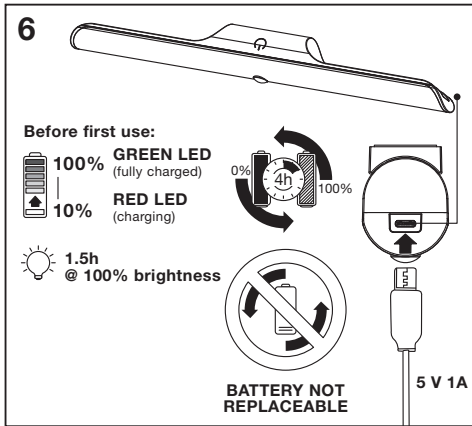

LINEAR LED SWIVEL MOBILE

	EAN	W	lm Light Source	lm Output	K	IP	⊖ (°C)	V _{DC}	mA	∠ (°)	📄
LINEAR LED SWIVEL MOB SEN35CM830USB	4099854096556	4	325	300	3000	20	-20...+30	Charge: 5 Lamp: 4.2	Charge: 1000 Lamp: 890	120	15 000

	EAN	This product contains a light source of energy efficiency class	Contained Light Source
LINEAR LED SWIVEL MOB SEN35CM830USB	4099854096556	G	Contains 1 light source 

Points de collecte sur www.quefairedemesdechets.fr