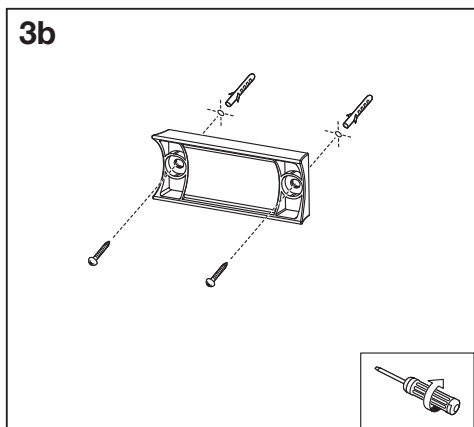

LINEAR LED SWIVEL MOBILE

	EAN	W	lm Light Source	lm Output	K	IP	⊖ (°C)	V _{DC}	mA	∠ (°)	📄
LINEAR LED SWIVEL MOB SEN35CM830USB	4099854096556	4	325	300	3000	20	-20...+30	Charge: 5 Lamp: 4.2	Charge: 1000 Lamp: 890	120	15 000

	EAN	This product contains a light source of energy efficiency class	Contained Light Source
LINEAR LED SWIVEL MOB SEN35CM830USB	4099854096556	G	Contains 1 light source 

Points de collecte sur www.quefairedemesdechets.fr