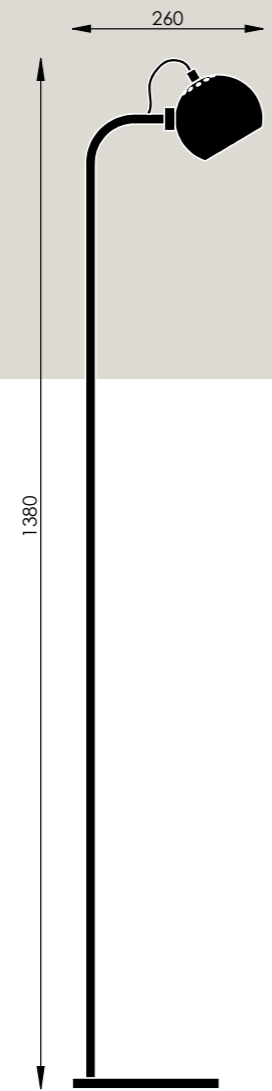

BALL SINGLE

Designer: Benny Frandsen (2021)

FLOOR LAMP.

Materials:
Metal plated
Painted white inside

Cord:
300 cm black fabric

On/off:
Foot switch on cord

Socket/bulb (not incl.)
E14 max. 25W
Learn more about e.g. Kelvin, Lumen, Watt - see our homepage. Click [here](#).

Recommended bulb:
Art.no. 110200
Megaman T-Lamp E14 LED 2.2W (Energy class A++)

Matt black.
Art.no. 124072
Black fabric cord

Glossy Nude.
Art.no. 123417
Black fabric cord

Glossy mint.
Art.no. 123418
Black fabric cord

Glossy red.
Art.no. 123419
Black fabric cord

Glossy pale grey.
Art.no. 123420
Black fabric cord

Glossy warm grey.
Art.no. 123421
Black fabric cord