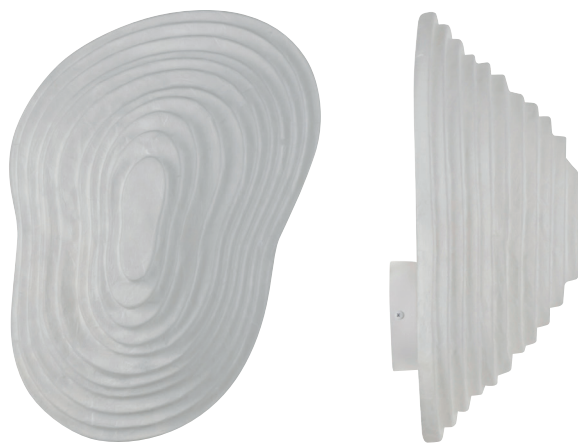

# NEBULIS ELISE FOUIN

WALL LAMP NEBULIS XS  
REFERENCE 21879 ○ White

## COLORS LIGHTING MATERIALS DIMENSIONS

HEIGHT ..... 40 cm  
WIDTH ..... 28 cm  
DEPTH ..... 17 cm  
WEIGHT ..... X kg  
BASE..... Ø 10 cm ht. 2,5 cm

LAMPSHADE ..... silk  
BASE ..... metal

BULB ..... E27  
INCLUDED ..... No  
LED COMPATIBLE ..... Yes  
WATTAGE ..... 15W max  
SWITCH/DIMMER ..... no

LAMPSHADE ..... ○  
BASE ..... ○