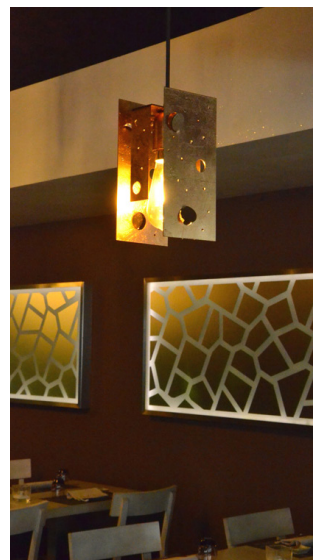

Finishings

- B  total white
- N  matt black
- TA  silver leaf
- TO  gold leaf
- TR  copper leaf
- TB  bronze leaf

BUCHI s A/B/C

A

BUCHI s A

Suspension lamp
in steel
cm 13X11X16,5

Aluminum base
cm 9X9X3,5

Cable with textile braid cm 200

Candle light E27
7W – 220/240V
Dimmable included
806 Lm emitted = 60W
2700°K – CRI>80

B

BUCHI s B

Suspension lamp
in steel
cm 11X11X23

Aluminum base
cm 9X9X3,5

Cable with textile braid cm 200

Candle light E27
5,5W – 220/240V
Dimmable included
640 Lm emitted = 50W
2700°K – CRI>80

C

BUCHI s C

Suspension lamp
in steel
cm 19X19X40

Aluminum base
cm 9X9X3,5

Cable with textile braid cm 200

Candle light E27
5,5W – 220/240V
Dimmable included
640 Lm emitted = 50W
2700°K – CRI>80