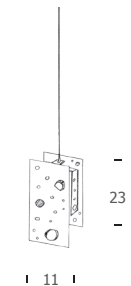

Finishings

- B  total white
- N  matt black
- TA  silver leaf
- TO  gold leaf
- TR  copper leaf
- TB  bronze leaf

BUCHI s A/B/C

A

BUCHI s A

Suspension lamp
in steel
cm 13X11X16,5

Aluminum base
cm 9X9X3,5

Cable with textile braid cm 200

Candle light E27
7W – 220/240V
Dimmable included
806 Lm emitted = 60W
2700°K – CRI>80

B

BUCHI s B

Suspension lamp
in steel
cm 11X11X23

Aluminum base
cm 9X9X3,5

Cable with textile braid cm 200

Candle light E27
5,5W – 220/240V
Dimmable included
640 Lm emitted = 50W
2700°K – CRI>80

C

BUCHI s C

Suspension lamp
in steel
cm 19X19X40

Aluminum base
cm 9X9X3,5

Cable with textile braid cm 200

Candle light E27
5,5W – 220/240V
Dimmable included
640 Lm emitted = 50W
2700°K – CRI>80