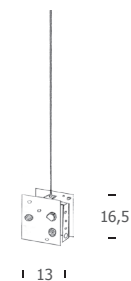

Finishings

- B  total white
- N  matt black
- TA  silver leaf
- TO  gold leaf
- TR  copper leaf
- TB  bronze leaf

BUCHI s A/B/C

A

BUCHI s A

Suspension lamp
in steel
cm 13X11X16,5

Aluminum base
cm 9X9X3,5

Cable with textile braid cm 200

Candle light E27
7W – 220/240V
Dimmable included
806 Lm emitted = 60W
2700°K – CRI>80

B

BUCHI s B

Suspension lamp
in steel
cm 11X11X23

Aluminum base
cm 9X9X3,5

Cable with textile braid cm 200

Candle light E27
5,5W – 220/240V
Dimmable included
640 Lm emitted = 50W
2700°K – CRI>80

C

BUCHI s C

Suspension lamp
in steel
cm 19X19X40

Aluminum base
cm 9X9X3,5

Cable with textile braid cm 200

Candle light E27
5,5W – 220/240V
Dimmable included
640 Lm emitted = 50W
2700°K – CRI>80