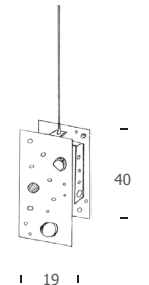

Finishings

- B  total white
- N  matt black
- TA  silver leaf
- TO  gold leaf
- TR  copper leaf
- TB  bronze leaf

BUCHI s A/B/C

A

BUCHI s A

Suspension lamp
in steel
cm 13X11X16,5

Aluminum base
cm 9X9X3,5

Cable with textile braid cm 200

Candle light E27
7W – 220/240V
Dimmable included
806 Lm emitted = 60W
2700°K – CRI>80

B

BUCHI s B

Suspension lamp
in steel
cm 11X11X23

Aluminum base
cm 9X9X3,5

Cable with textile braid cm 200

Candle light E27
5,5W – 220/240V
Dimmable included
640 Lm emitted = 50W
2700°K – CRI>80

C

BUCHI s C

Suspension lamp
in steel
cm 19X19X40

Aluminum base
cm 9X9X3,5

Cable with textile braid cm 200

Candle light E27
5,5W – 220/240V
Dimmable included
640 Lm emitted = 50W
2700°K – CRI>80