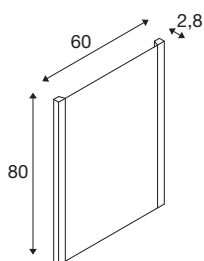

TRUKKO square

wall-mounted light, milky, 24W 3000/4000/6500K

Highly functional and dimmable light for your bathroom in either 3000K, 4000K or 6500K is provided by the integrated Premium LED in the TRUKKO WL rectangular surface-mounted wall light. The built-in anti-fogging technology prevents the mirror from fogging, making it even more convenient. This wall-mounted light is sustainable and low-maintenance thanks to its expected lifespan of 30,000 hours. The product is ready for direct connection to 230 volts mains voltage.

TECHNICAL DATA

Item no.	1004729
IP Code	IP 44
Assembly	Surface
Assembly details	Wall
Dimmable	Yes
Dimming technology	Switch Dimmable
Primary nominal voltage	220-240V ~50/60Hz
Secondary power / voltage	24 V
Safety class	II
Wattage	24 W
Minimum ambient temperature	-15 °C
Maximum ambient temperature	40 °C
Level of inrush current	55 A
Stroboscopic effect (SVM)	0
Lumen	1310 / 1320 / 1340 lm
Colour temperature	3000/4000/6500 Kelvin
Color	silver
CRI	90
Service life	30000 h
Light outlet	diffuse
Risk Group	0
Width	60 cm

Light Source

916586	
--------	---

Height	80 cm
Depth	2.8 cm
Net weight	5.975 kg
Gross weight	8.835 kg
BIG WHITE Page	233