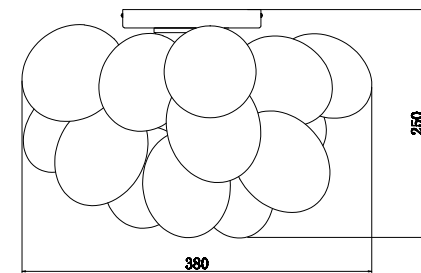

# Instruction

MOD112-04-G

4 x G9 (28W)

Model: MOD112-04-G  
Collection: Modern  
Series: Balbo

Ceiling Lamps