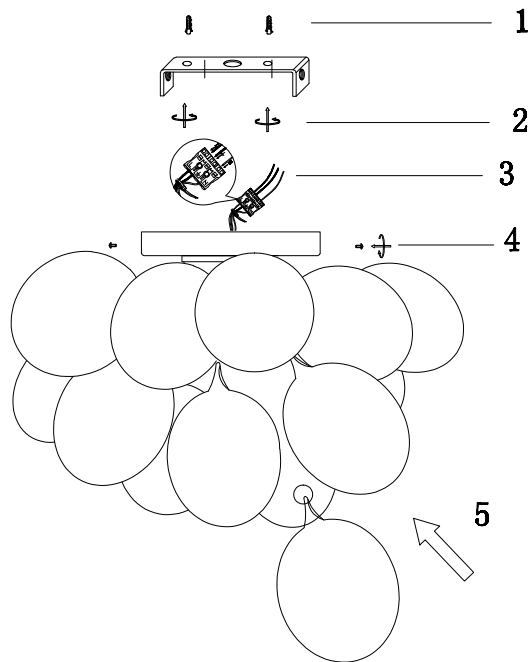

# Instruction

MOD112-04-G

4 x G9 (28W)

Model: MOD112-04-G  
Collection: Modern  
Series: Balbo

Ceiling Lamps