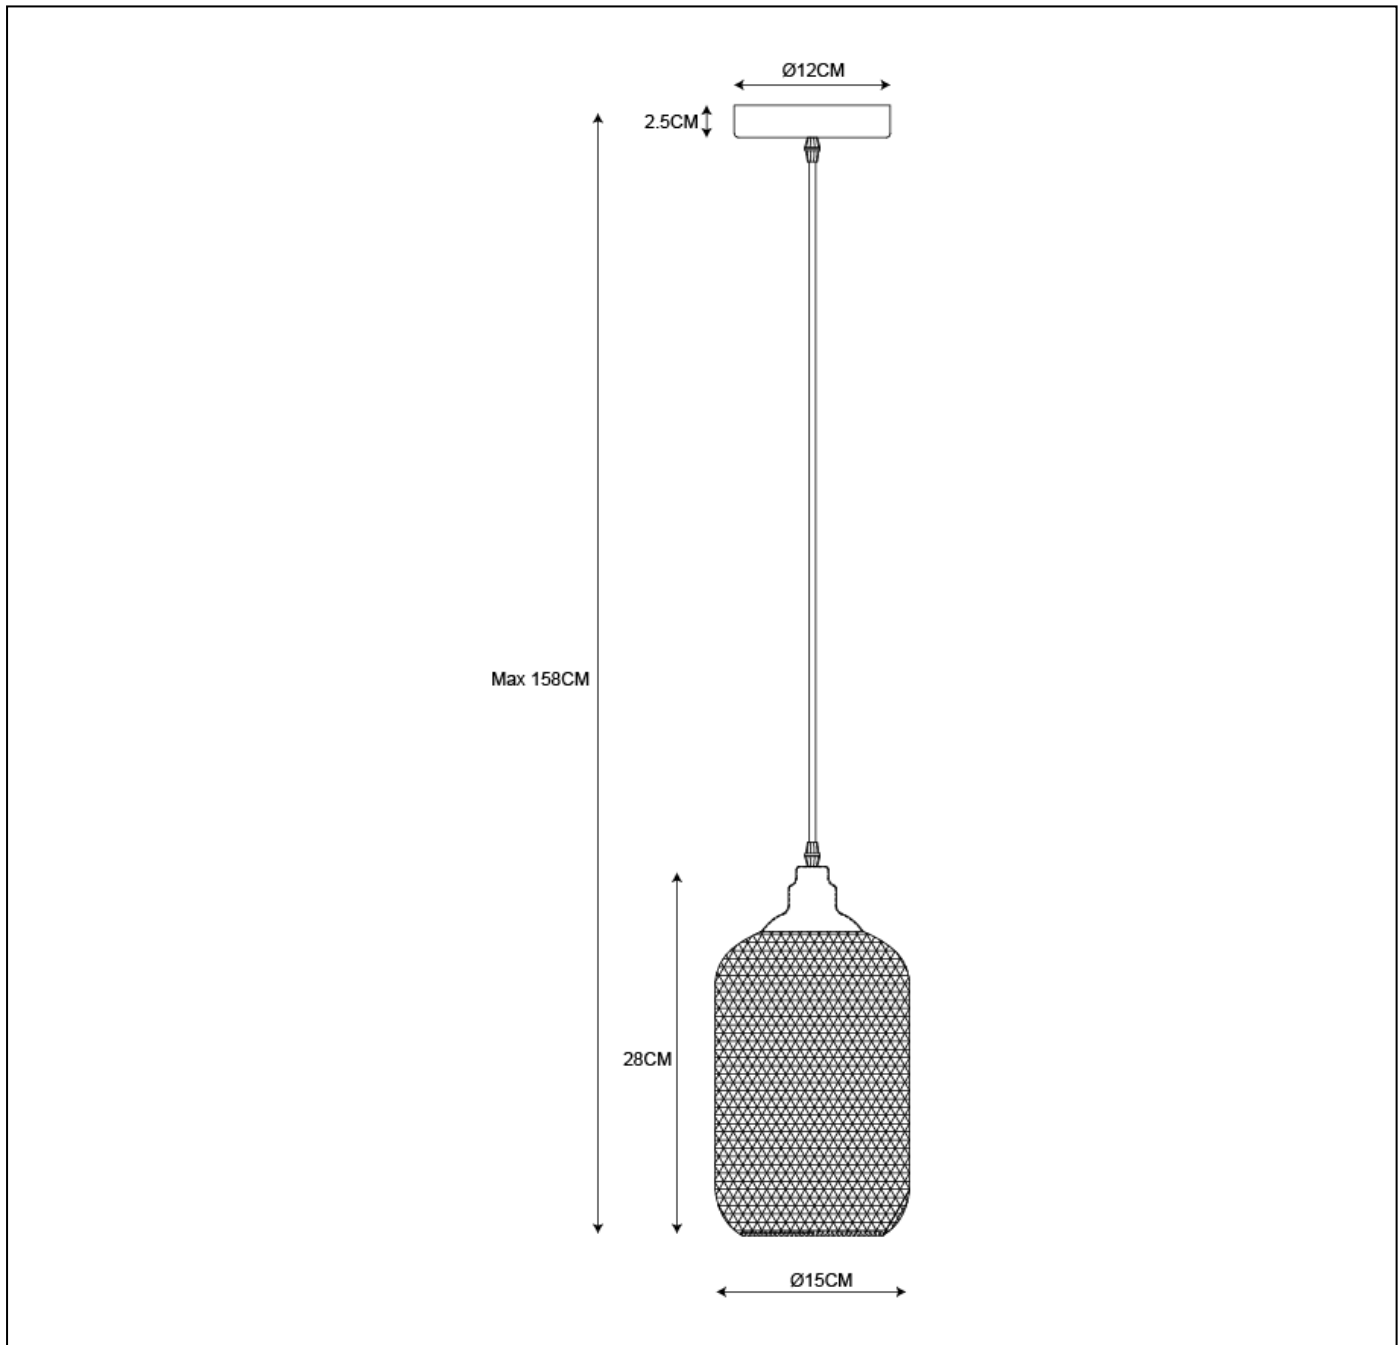

LUCIDE

GENERAL SPECIFICATIONS

RECOMMENDED LUCIDE LIGHT SOURCE

49017/05/60

Light source dimmable : Yes
Light source incl. : No

General

Dimensions LxWxH : 15 cm x 15 cm x 158 cm
Height minimum : 31 cm
Height maximum : 158 cm
Dimensions shade LxWxH : 15 cm x 15 cm x 28 cm
Main material : Metal
Ceiling rose material : Metal
Color : Black
Style : Modern
Shape : Round
Weight : 0,5 kg
Warranty : 2 years

Product specifications

Dimmable : Yes
Light direction : Around (Diffuse)
Adjustable in height : Adjustable In Height (Before Installation)
Directional : Not Directional
Cable : Yes, Cable On Product
Cable length : 120 cm
Sensor : Without Sensor
Control : Light Switch Control
IP-Class : 20
Electric class : 1
Light source including ? : No
Lamp socket : E27
Light source number : 1
Power requirements : 220-240V~50Hz
Bulb type & maximum wattage : E27- max.60W

For more specifications of this product please visit
www.lucide.com

MESH

Item number : 43404/15/30

EAN code : 5411212430373

For more specifications, dimensions please visit

www.lucide.com

LUCIDE

INSTALLATION DRAWING SPECIFICATIONS