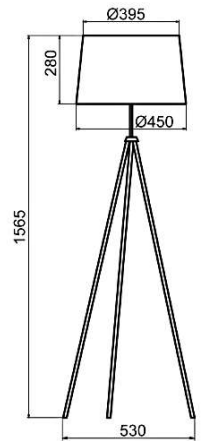

TROPIC LS

+ STABILITY OF THE TRIPOD

Elegant and classic, the floor lamp TROPIC is supported by three slim-designed legs. Matching translucent shade inside chromed. On/off switch on socket. Tripod in painted metal with colored textile wire. Equipped with socket E27 max. 40W. Product delivered without bulb. Materials: epoxy lacquered steel / synthetic / laminated fabric.